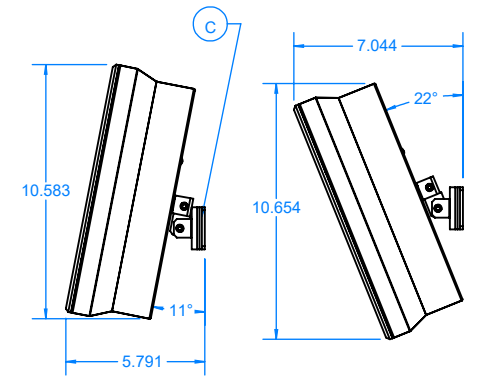

Ds44 & Ds400

Detail Series

Front view shown with grill removed

Rear and Side view with FLSH

Rear and Side view with DsFMB

Side and Top views showing maximum articulation with DsFMB

FEATURE AND CONFIGURATION NOTES:

- A. Ds44 & Ds400 standard H x W x D (with GRILL) : 10.50"H x 6.00" W x 3.55"D
- B. Flush Mount Bracket (FLSH) attaches speaker 1/4" off of the wall
- C. Flex Mount Bracket (DsFMB) can be pivoted Left / Right or Up and Down in landscape and portrait configuration

A

Description	Date	Scale
Ds44 & Ds400	3-9-18	1:8