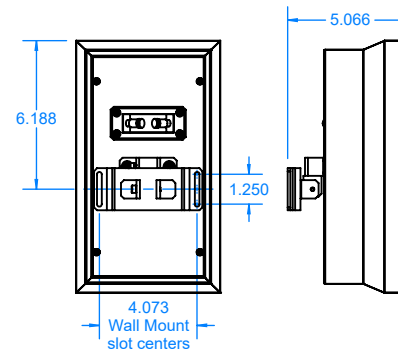

Ds44 & Ds400

Detail Series

Front view shown with grill removed

Rear and Side view with FLSH

Rear and Side view with DsFMB

Side and Top views showing maximum articulation with DsFMB

FEATURE AND CONFIGURATION NOTES:

- A. Ds44 & Ds400 standard H x W x D (with GRILL) : 10.50"H x 6.00" W x 3.55"D
- B. Flush Mount Bracket (FLSH) attaches speaker 1/4" off of the wall
- C. Flex Mount Bracket (DsFMB) can be pivoted Left / Right or Up and Down in landscape and portrait configuration