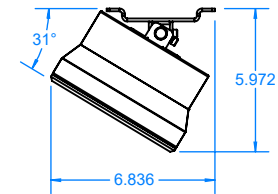

Ds44 & Ds400

Detail Series

Front view shown with grill removed

Rear and Side view with FLSH

Rear and Side view with DsFMB

Side and Top views showing maximum articulation with DsFMB

FEATURE AND CONFIGURATION NOTES:

- A. Ds44 & Ds400 standard H x W x D (with GRILL) : 10.50"H x 6.00" W x 3.55"D
- B. Flush Mount Bracket (FLSH) attaches speaker 1/4" off of the wall
- C. Flex Mount Bracket (DsFMB) can be pivoted Left / Right or Up and Down in landscape and portrait configuration