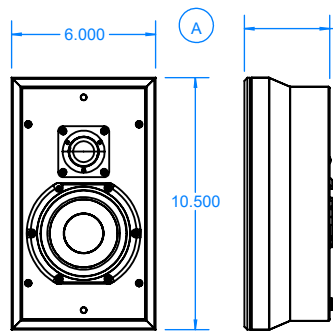

Ds44 & Ds400

Detail Series

Front view shown with grill removed

Rear and Side view with FLSH

Rear and Side view with DsFMB

Side and Top views showing maximum articulation with DsFMB

FEATURE AND CONFIGURATION NOTES:

- A. Ds44 & Ds400 standard H x W x D (with GRILL) : 10.50"H x 6.00" W x 3.55"D
- B. Flush Mount Bracket (FLSH) attaches speaker 1/4" off of the wall
- C. Flex Mount Bracket (DsFMB) can be pivoted Left / Right or Up and Down in landscape and portrait configuration