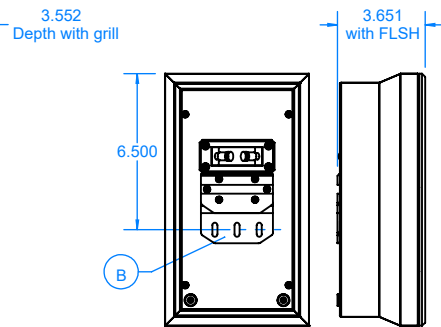

Ds44 & Ds400

Detail Series

Front view shown with grill removed

Rear and Side view with FLSH

Rear and Side view with DsFMB

Side and Top views showing maximum articulation with DsFMB

FEATURE AND CONFIGURATION NOTES:

- A. Ds44 & Ds400 standard H x W x D (with GRILL) : 10.50"H x 6.00" W x 3.55"D
- B. Flush Mount Bracket (FLSH) attaches speaker 1/4" off of the wall
- C. Flex Mount Bracket (DsFMB) can be pivoted Left / Right or Up and Down in landscape and portrait configuration