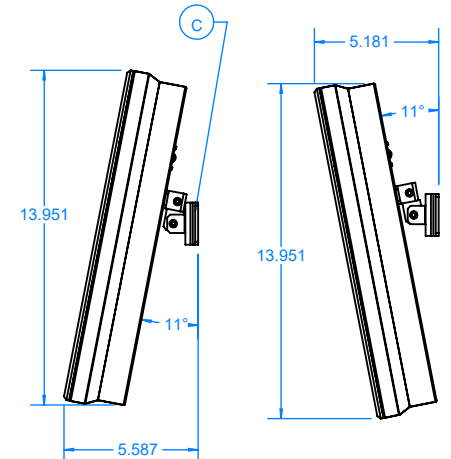

Front view shown with grill removed

Rear and Side view with FLSH

Rear and Side view with DsFMB

Side and Top views showing maximum articulation with DsFMB

FEATURE AND CONFIGURATION NOTES:

- A. Ds44UX & Ds400UX standard H x W x D (with GRILL) : 14.00"H x 6.00" W x 2.55"D
- B. Flush Mount Bracket (FLSH) attaches speaker 1/4" off of the wall
- C. Flex Mount Bracket (DsFMB) can be pivoted Left / Right or Up and Down in landscape and portrait configuration

A

Description	Date	Scale
Ds44UX & Ds400UX	2-8-18	1:8