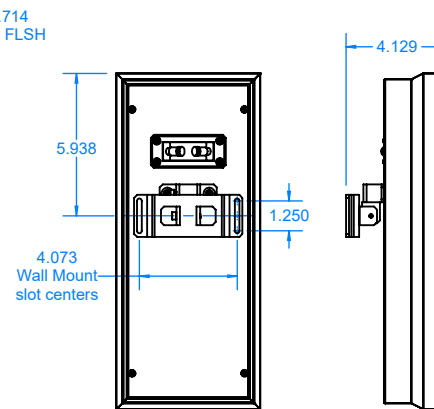

Front view shown with grill removed

Rear and Side view with FLSH

Rear and Side view with DsFMB

Side and Top views showing maximum articulation with DsFMB

FEATURE AND CONFIGURATION NOTES:

- A. Ds44UX & Ds400UX standard H x W x D (with GRILL) : 14.00"H x 6.00" W x 2.55"D
- B. Flush Mount Bracket (FLSH) attaches speaker 1/4" off of the wall
- C. Flex Mount Bracket (DsFMB) can be pivoted Left / Right or Up and Down in landscape and portrait configuration

A

Description	Date	Scale
Ds44UX & Ds400UX	2-8-18	1:8