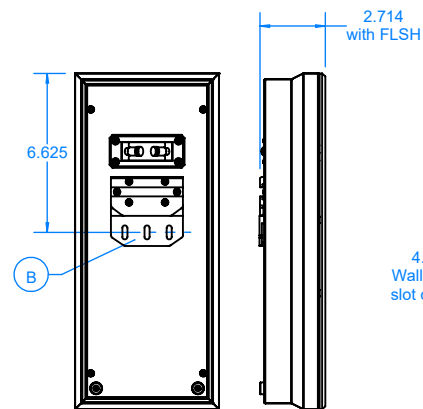

Front view shown with grill removed

Rear and Side view with FLSH

Rear and Side view with DsFMB

Side and Top views showing maximum articulation with DsFMB

FEATURE AND CONFIGURATION NOTES:

- A. Ds44UX & Ds400UX standard H x W x D (with GRILL) : 14.00"H x 6.00" W x 2.55"D
- B. Flush Mount Bracket (FLSH) attaches speaker 1/4" off of the wall
- C. Flex Mount Bracket (DsFMB) can be pivoted Left / Right or Up and Down in landscape and portrait configuration