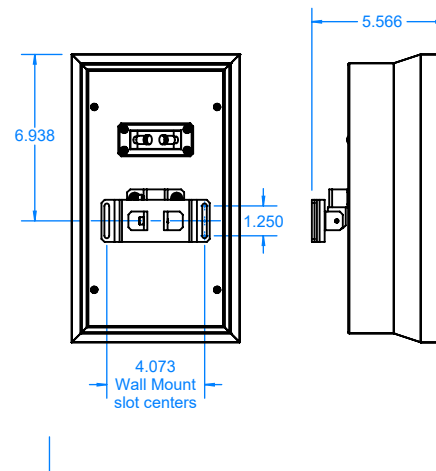

Front view shown with grill removed

Rear and Side view with FLSH

Rear and Side view with DsFMB

Side and Top views showing maximum articulation with DsFMB

FEATURE AND CONFIGURATION NOTES:

- A. Ds55 & Ds500 standard H x W x D (with GRILL) : 12.00"H x 7.00" W x 4.05"D
- B. Flush Mount Bracket (FLSH) attaches speaker 1/4" off of the wall
- C. Flex Mount Bracket (DsFMB) can be pivoted Left / Right or Up and Down in landscape and portrait configuration

A

Description	Date	Scale
Ds55 & Ds500	3-7-18	1:8