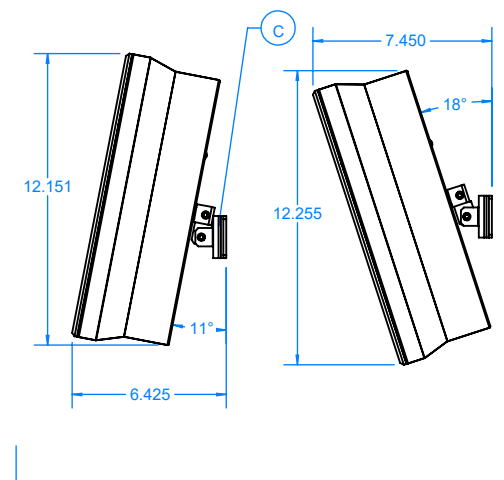

Front view shown with grill removed

Rear and Side view with FLSH

Rear and Side view with DsFMB

Side and Top views showing maximum articulation with DsFMB

FEATURE AND CONFIGURATION NOTES:

- A. Ds55 & Ds500 standard H x W x D (with GRILL) : 12.00"H x 7.00" W x 4.05"D
- B. Flush Mount Bracket (FLSH) attaches speaker 1/4" off of the wall
- C. Flex Mount Bracket (DsFMB) can be pivoted Left / Right or Up and Down in landscape and portrait configuration

A

Description	Date	Scale
Ds55 & Ds500	3-7-18	1:8