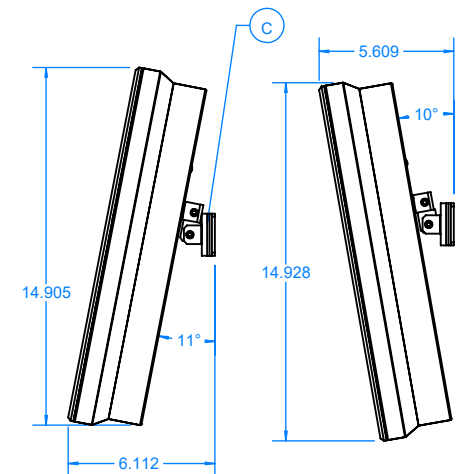

Ds55UX & Ds500UX

Detail Series

Front view shown with grill removed

Rear and Side view with FLSH

Rear and Side view with DsFMB

Side and Top views showing maximum articulation with DsFMB

FEATURE AND CONFIGURATION NOTES:

- A. Ds55UX & Ds500UX standard H x W x D (with GRILL) : 15.00"H x 7.00" W x 3.05"D
- B. Flush Mount Bracket (FLSH) attaches speaker 1/4" off of the wall
- C. Flex Mount Bracket (DsFMB) can be pivoted Left / Right or Up and Down in landscape and portrait configuration

A

Description	Date	Scale
Ds55UX & Ds500UX	3-3-18	1:8