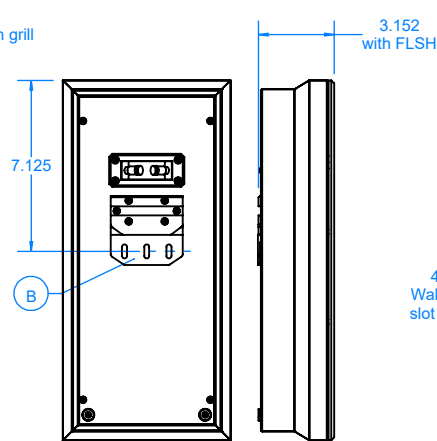

Ds55UX & Ds500UX

Detail Series

Front view shown with grill removed

Rear and Side view with FLSH

Rear and Side view with DsFMB

Side and Top views showing maximum articulation with DsFMB

FEATURE AND CONFIGURATION NOTES:

- A. Ds55UX & Ds500UX standard H x W x D (with GRILL) : 15.00"H x 7.00" W x 3.05"D
- B. Flush Mount Bracket (FLSH) attaches speaker 1/4" off of the wall
- C. Flex Mount Bracket (DsFMB) can be pivoted Left / Right or Up and Down in landscape and portrait configuration

A

Description	Date	Scale
Ds55UX & Ds500UX	3-3-18	1:8