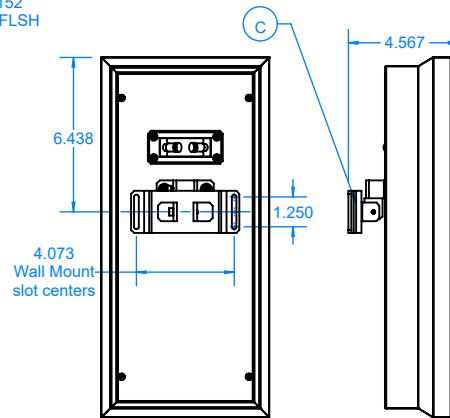

Ds55UX & Ds500UX

Detail Series

Front view shown with grill removed

Rear and Side view with FLSH

Rear and Side view with DsFMB

Side and Top views showing maximum articulation with DsFMB

FEATURE AND CONFIGURATION NOTES:

- A. Ds55UX & Ds500UX standard H x W x D (with GRILL) : 15.00"H x 7.00" W x 3.05"D
- B. Flush Mount Bracket (FLSH) attaches speaker 1/4" off of the wall
- C. Flex Mount Bracket (DsFMB) can be pivoted Left / Right or Up and Down in landscape and portrait configuration