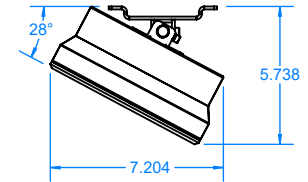

Ds55UX & Ds500UX

Detail Series

Front view shown with grill removed

Rear and Side view with FLSH

Rear and Side view with DsFMB

Side and Top views showing maximum articulation with DsFMB

FEATURE AND CONFIGURATION NOTES:

- A. Ds55UX & Ds500UX standard H x W x D (with GRILL) : 15.00"H x 7.00" W x 3.05"D
- B. Flush Mount Bracket (FLSH) attaches speaker 1/4" off of the wall
- C. Flex Mount Bracket (DsFMB) can be pivoted Left / Right or Up and Down in landscape and portrait configuration