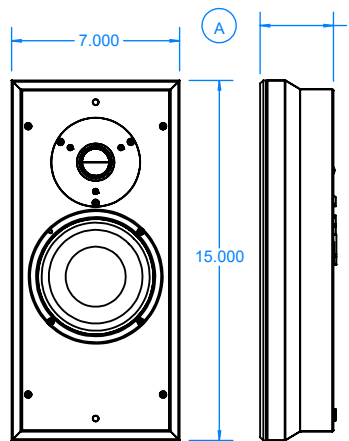

Ds55UX & Ds500UX

Detail Series

Front view shown with grill removed

Rear and Side view with FLSH

Rear and Side view with DsFMB

Side and Top views showing maximum articulation with DsFMB

FEATURE AND CONFIGURATION NOTES:

- A. Ds55UX & Ds500UX standard H x W x D (with GRILL) : 15.00"H x 7.00" W x 3.05"D
- B. Flush Mount Bracket (FLSH) attaches speaker 1/4" off of the wall
- C. Flex Mount Bracket (DsFMB) can be pivoted Left / Right or Up and Down in landscape and portrait configuration

A

Description	Date	Scale
Ds55UX & Ds500UX	3-3-18	1:8