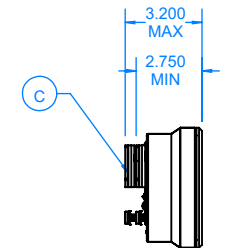

Hz33UX & Hz300UX

Horizon Series

FEATURE AND CONFIGURATION NOTES:

- A. Hz33UX & Hz300UX Minimum configuration widths : LCR 44.00" , LR 30.00" , C 30.00"
- B. Horizon speakers wider than 60.00" (LCR) and 42.00" (LR) include 2 woofers for L/R channels
- C. Under Mount Bracket (HzUMB) attaches speaker directly to TV for articulating TV mounts
- D. Ultra-Thin Match Mount Bracket (HzMMB-UT) attaches speaker to the wall with depth adjustment
- E. Flush Mount Bracket (FLSH) mounts to HzUMB Attachment Rail 1/4" off of the wall