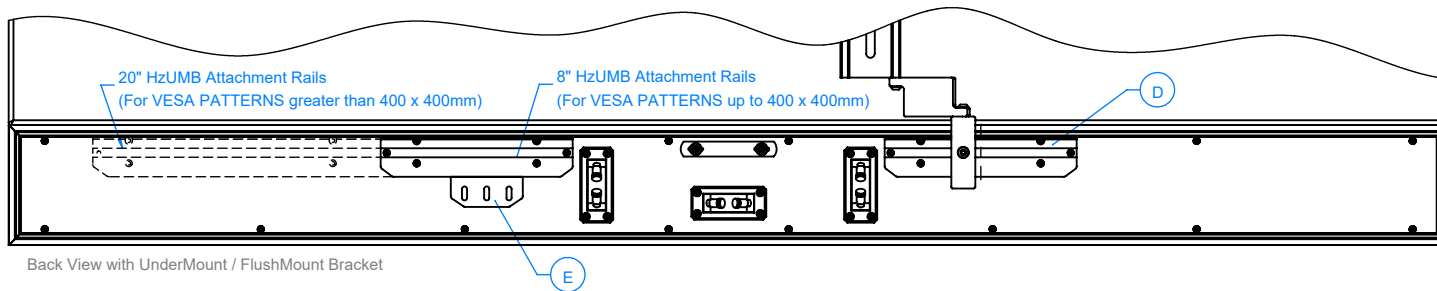

Hz33UX & Hz300UX

Horizon Series

FEATURE AND CONFIGURATION NOTES:

- A. Hz33UX & Hz300UX Minimum configuration widths : LCR 44.00" , LR 30.00" , C 30.00"
- B. Horizon speakers wider than 60.00" (LCR) and 42.00" (LR) include 2 woofers for L/R channels
- C. Under Mount Bracket (HzUMB) attaches speaker directly to TV for articulating TV mounts
- D. Ultra-Thin Match Mount Bracket (HzMMB-UT) attaches speaker to the wall with depth adjustment
- E. Flush Mount Bracket (FLSH) mounts to HzUMB Attachment Rail 1/4" off of the wall