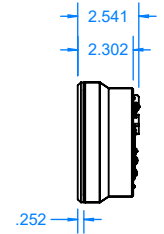

Hz33UX & Hz300UX

Horizon Series

FEATURE AND CONFIGURATION NOTES:

- A. Hz33UX & Hz300UX Minimum configuration widths : LCR 44.00" , LR 30.00" , C 30.00"
- B. Horizon speakers wider than 60.00" (LCR) and 42.00" (LR) include 2 woofers for L/R channels
- C. Under Mount Bracket (HzUMB) attaches speaker directly to TV for articulating TV mounts
- D. Ultra-Thin Match Mount Bracket (HzMMB-UT) attaches speaker to the wall with depth adjustment
- E. Flush Mount Bracket (FLSH) mounts to HzUMB Attachment Rail 1/4" off of the wall