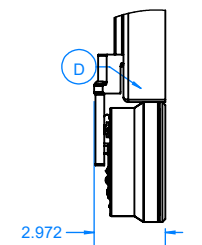

Hz33UX & Hz300UX

Horizon Series

FEATURE AND CONFIGURATION NOTES:

- A. Hz33UX & Hz300UX Minimum configuration widths : LCR 44.00" , LR 30.00" , C 30.00"
- B. Horizon speakers wider than 60.00" (LCR) and 42.00" (LR) include 2 woofers for L/R channels
- C. Under Mount Bracket (HzUMB) attaches speaker directly to TV for articulating TV mounts
- D. Ultra-Thin Match Mount Bracket (HzMMB-UT) attaches speaker to the wall with depth adjustment
- E. Flush Mount Bracket (FLSH) mounts to HzUMB Attachment Rail 1/4" off of the wall