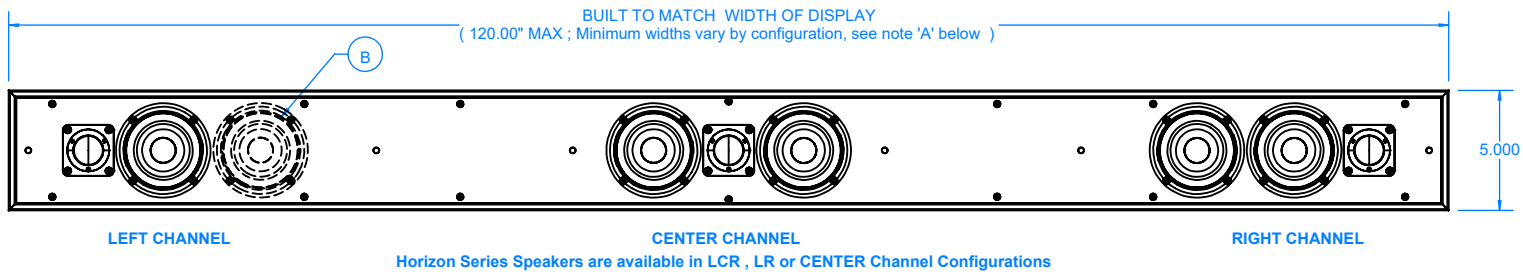

Hz33UX & Hz300UX

Horizon Series

FEATURE AND CONFIGURATION NOTES:

- A. Hz33UX & Hz300UX Minimum configuration widths : LCR 44.00" , LR 30.00" , C 30.00"
- B. Horizon speakers wider than 60.00" (LCR) and 42.00" (LR) include 2 woofers for L/R channels
- C. Under Mount Bracket (HzUMB) attaches speaker directly to TV for articulating TV mounts
- D. Ultra-Thin Match Mount Bracket (HzMMB-UT) attaches speaker to the wall with depth adjustment
- E. Flush Mount Bracket (FLSH) mounts to HzUMB Attachment Rail 1/4" off of the wall