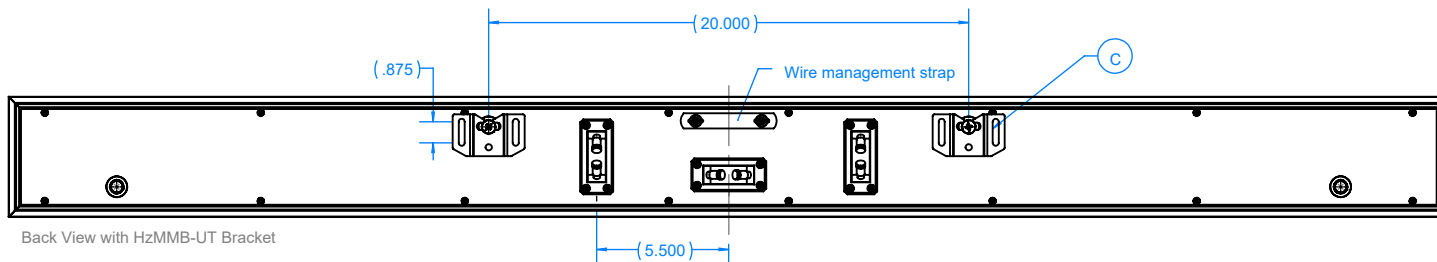

Hz33UX & Hz300UX

Horizon Series

FEATURE AND CONFIGURATION NOTES:

- A. Hz33UX & Hz300UX Minimum configuration widths : LCR 44.00" , LR 30.00" , C 30.00"
- B. Horizon speakers wider than 60.00" (LCR) and 42.00" (LR) include 2 woofers for L/R channels
- C. Under Mount Bracket (HzUMB) attaches speaker directly to TV for articulating TV mounts
- D. Ultra-Thin Match Mount Bracket (HzMMB-UT) attaches speaker to the wall with depth adjustment
- E. Flush Mount Bracket (FLSH) mounts to HzUMB Attachment Rail 1/4" off of the wall