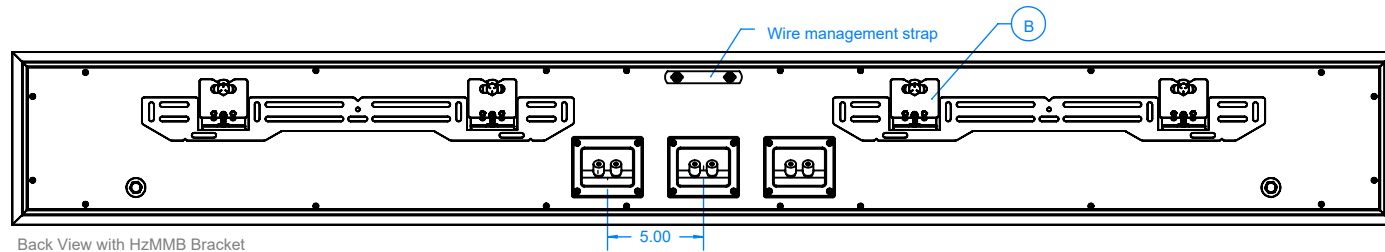

715 W. Ellsworth Rd. Ann Arbor, MI 48108
1-888-213-5015 | www.leonspeakers.com

This information is the confidential, proprietary property of Leon Speakers, Inc. Unauthorized use is prohibited. Features, specifications and appearance are subject to change without notice

Description
HZSEVEN SERIES

Date
11/2/2017

Scale
1:10

A

FEATURE AND CONFIGURATION NOTES:

- A. HzSEVEN Minimum configuration widths : LCR 72.00" , LR 44.00" , C 40.00"
- B. Match Mount Bracket (HzMMB) attaches speaker to wall with vertical, horizontal and depth adjustment
- C. Under Mount Bracket (HzUMB / HzUMB-OS) attaches speaker directly to TV for articulating TV mounts
- D. Flush Mount Bracket (FLSH) mounts to HzUMB Attachment Rail 1/4" off of the wall