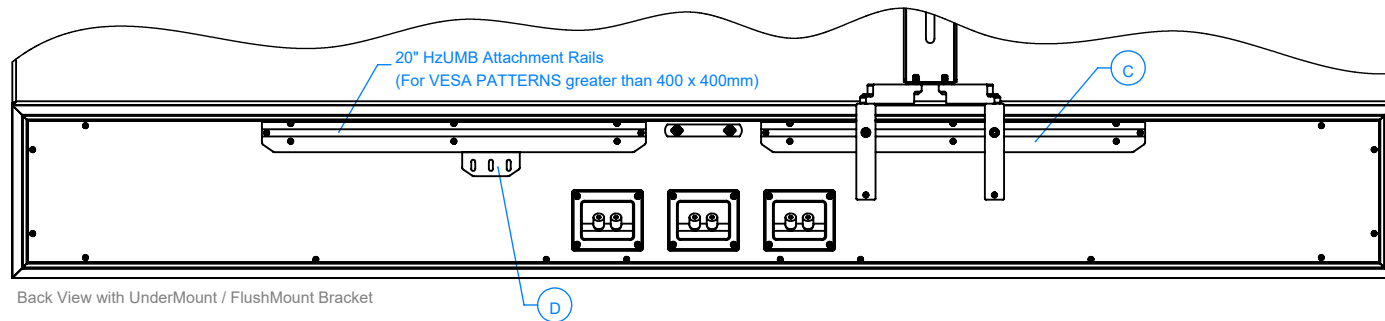

715 W. Ellsworth Rd. Ann Arbor, MI 48108
1-888-213-5015 | www.leonspeakers.com

This information is the confidential, proprietary property of Leon Speakers, Inc. Unauthorized use is prohibited. Features, specifications and appearance are subject to change without notice

Description
HZSEVEN SERIES

Date
11/2/2017

Scale
1:10

A

FEATURE AND CONFIGURATION NOTES:

- A. HzSEVEN Minimum configuration widths : LCR 72.00" , LR 44.00" , C 40.00"
- B. Match Mount Bracket (HzMMB) attaches speaker to wall with vertical, horizontal and depth adjustment
- C. Under Mount Bracket (HzUMB / HzUMB-OS) attaches speaker directly to TV for articulating TV mounts
- D. Flush Mount Bracket (FLSH) mounts to HzUMB Attachment Rail 1/4" off of the wall