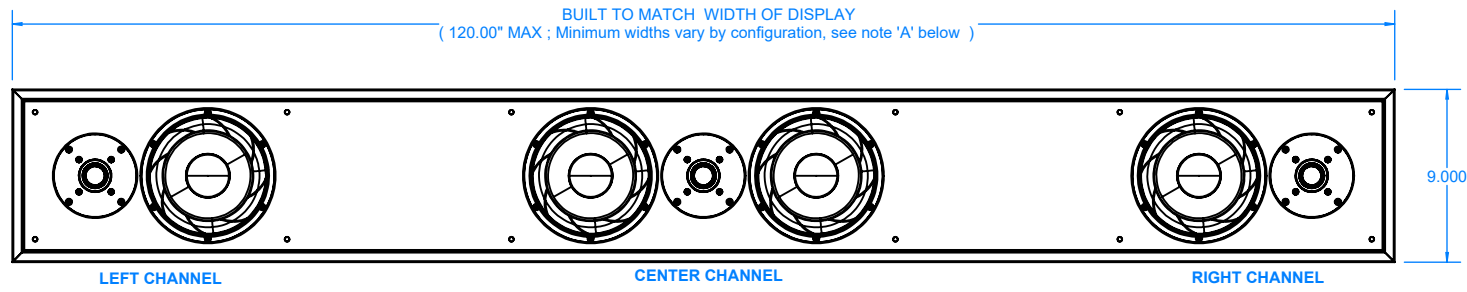

HZSEVEN

Horizon Series

Horizon Series Speakers are available in LCR , LR or CENTER Channel Configurations

715 W. Ellsworth Rd. Ann Arbor, MI 48108
1-888-213-5015 | www.leonspeakers.com

This information is the confidential, proprietary property of Leon Speakers, Inc. Unauthorized use is prohibited. Features, specifications and appearance are subject to change without notice

Description
HZSEVEN SERIES

Date
11/2/2017

Scale
1:10

A

FEATURE AND CONFIGURATION NOTES:

- A. HzSEVEN Minimum configuration widths : LCR 72.00" , LR 44.00" , C 40.00"
- B. Match Mount Bracket (HzMMB) attaches speaker to wall with vertical, horizontal and depth adjustment
- C. Under Mount Bracket (HzUMB / HzUMB-OS) attaches speaker directly to TV for articulating TV mounts
- D. Flush Mount Bracket (FLSH) mounts to HzUMB Attachment Rail 1/4" off of the wall