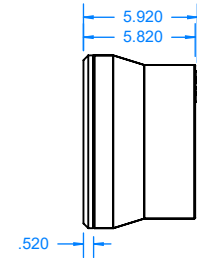

715 W. Ellsworth Rd. Ann Arbor, MI 48108
1-888-213-5015 | www.leonspeakers.com

This information is the confidential, proprietary property of Leon Speakers, Inc. Unauthorized use is prohibited. Features, specifications and appearance are subject to change without notice

Description
HZSEVEN SERIES

Date
11/2/2017

Scale
1:10

A

FEATURE AND CONFIGURATION NOTES:

- A. HzSEVEN Minimum configuration widths : LCR 72.00" , LR 44.00" , C 40.00"
- B. Match Mount Bracket (HzMMB) attaches speaker to wall with vertical, horizontal and depth adjustment
- C. Under Mount Bracket (HzUMB / HzUMB-OS) attaches speaker directly to TV for articulating TV mounts
- D. Flush Mount Bracket (FLSH) mounts to HzUMB Attachment Rail 1/4" off of the wall