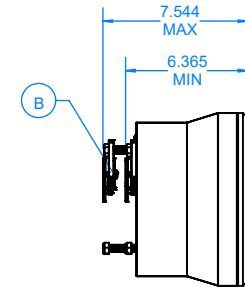

715 W. Ellsworth Rd. Ann Arbor, MI 48108
1-888-213-5015 | www.leonspeakers.com

This information is the confidential, proprietary property of Leon Speakers, Inc. Unauthorized use is prohibited. Features, specifications and appearance are subject to change without notice

Description
HZSEVEN SERIES

Date
11/2/2017

Scale
1:10

A

FEATURE AND CONFIGURATION NOTES:

- A. HzSEVEN Minimum configuration widths : LCR 72.00" , LR 44.00" , C 40.00"
- B. Match Mount Bracket (HzMMB) attaches speaker to wall with vertical, horizontal and depth adjustment
- C. Under Mount Bracket (HzUMB / HzUMB-OS) attaches speaker directly to TV for articulating TV mounts
- D. Flush Mount Bracket (FLSH) mounts to HzUMB Attachment Rail 1/4" off of the wall