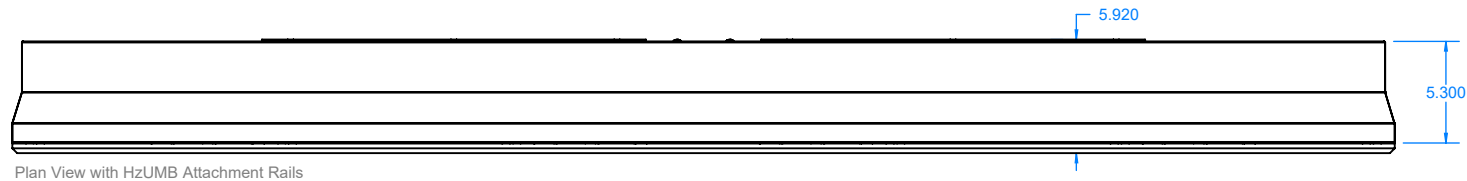

HZSEVEN

Horizon Series

Horizon Series Speakers are available in LCR , LR or CENTER Channel Configurations

715 W. Ellsworth Rd. Ann Arbor, MI 48108
1-888-213-5015 | www.leonspeakers.com

This information is the confidential, proprietary property of Leon Speakers, Inc. Unauthorized use is prohibited. Features, specifications and appearance are subject to change without notice

Description
HZSEVEN SERIES

Date
11/2/2017

Scale
1:10

A

FEATURE AND CONFIGURATION NOTES:

- A. HzSEVEN Minimum configuration widths : LCR 72.00" , LR 44.00" , C 40.00"
- B. Match Mount Bracket (HzMMB) attaches speaker to wall with vertical, horizontal and depth adjustment
- C. Under Mount Bracket (HzUMB / HzUMB-OS) attaches speaker directly to TV for articulating TV mounts
- D. Flush Mount Bracket (FLSH) mounts to HzUMB Attachment Rail 1/4" off of the wall