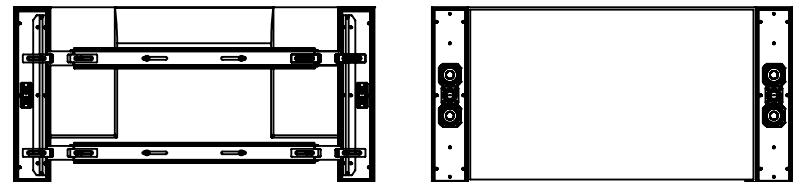

Front and Rear elevation view with Side Mount Bracket (PrSMB) mounted to display

Leon®

715 W. Ellsworth Rd. Ann Arbor, MI 48108
1-888-213-5015 | www.leonspeakers.com

This information is the confidential, proprietary property of Leon Speakers, Inc. Unauthorized use is prohibited. Features, specifications and appearance are subject to change without notice

A

Description	Date	Scale
PrUT & Pr250UT	2-8-18	1:8