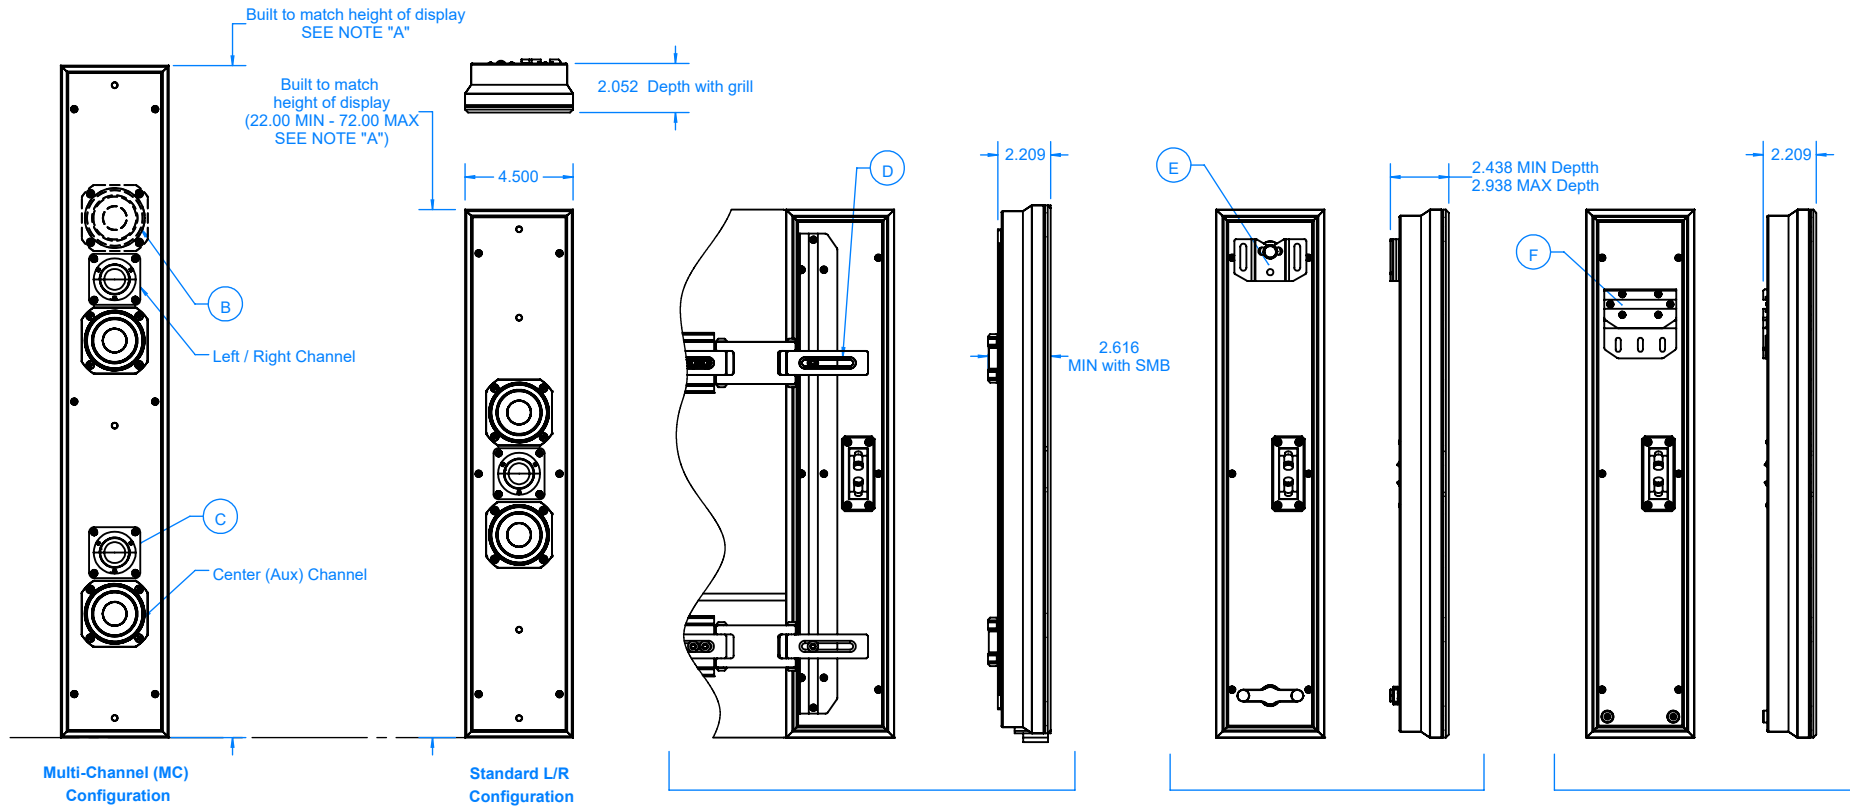

PrUT & Pr250UT L/R and MULTI-CHANNEL SPEAKERS

Profile Series

Profile Series speakers are available in Multi-Channel (MC) and L/R Configurations (shown above respectively)

Rear and Side elevation view with PrSMB

Rear and Side view with PrMMB-UT

Rear and Side view with FLSH

FEATURE AND CONFIGURATION NOTES:

- A. PrUT and Pr250UT minimum configuration heights: Single Channel: 22.00" , Multi-Channel: 22.00"
- B. Profile Multi-Channel speakers taller than 28.00 inches include 2 woofers for L/R channels
- C. Auxiliary channels can be wired together in parallel to create center channel
- D. Side Mount Bracket (PrSMB) attaches speaker directly to TV for articulating TV mounts
- E. Ultra-Thin Match Mount Bracket (PrMMB-UT) attaches speaker to the wall with multiple points of adjustment
- F. Flush Mount Bracket (FLSH) attaches speaker 1/4" off of the wall

Front and Rear elevation view with Side Mount Bracket (PrSMB) mounted to display

Leon[®]

715 W. Ellsworth Rd. Ann Arbor, MI 48108
1-888-213-5015 | www.leonspeakers.com

This information is the confidential, proprietary property of Leon Speakers, Inc. Unauthorized use is prohibited. Features, specifications and appearance are subject to change without notice

A

Description	Date	Scale
PrUT & Pr250UT	2-8-18	1:8