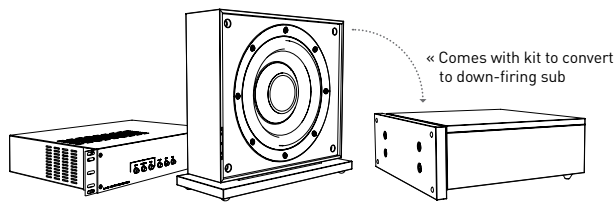

SURROUND SOUND SPEAKERS

- Timbre-matched rear or bookshelf speakers complement front soundstage solutions
- Sleek design, less than 4" deep, allows for unobtrusive on-wall installation
- Can be custom painted or built with hardwood to match any design

Detail

ON-WALL SURROUNDS OR BOOKSHELF STEREO PAIR

Model ID	Driver Size & Description (per pair)	Width	Height	Depth	MSRP
Ds300	(2) 3" midrange woofers; (2) 22mm cloth-dome tweeters	4.75"	8.25"	3.25"	$695/pr
Ds300A	(2) 3" midrange woofers; (2) 1" audiophile-grade tweeters	4.75"	8.25"	3.25"	$895/pr
Ds400	(2) 4" midrange woofers; (2) 22mm cloth-dome tweeters	5.75"	10"	3.25"	$1,195/pr
Ds500	(2) 5" midrange woofers; (2) 1" extreme audiophile tweeters	7"	12"	4"	$1,695/pr

SUBWOOFERS & SUBWOOFER AMPLIFIERS

- Power two subs when paired with Leon's 1,000 watt Class A/B amplifier
- Custom finishes and grills available to match any color or environment
- Fully-sealed enclosures control the sound and produce tight, accurate bass response

Aaros

GROUND-BREAKING, ULTRA-THIN IN-WALL AND IN-ROOM SUBWOOFERS WITH HIGH PERFORMANCE AMPLIFIERS.

Model ID	Driver Size & Description	Width	Height	Depth	MSRP
ACS-10UT	One (1) 10" in-room ultra-thin sub with (1) L3-1K rack mount amplifier	14"	12.5"	4"	$2,295
ACS-10UT-2X	Two (2) 10" in-room ultra-thin sub with (1) L3-1K rack mount amplifier	14"	12.5"	4"	$3,495

*Dimensions with stand: 15" (w) x 13.75" (t) x 5.75" (d)