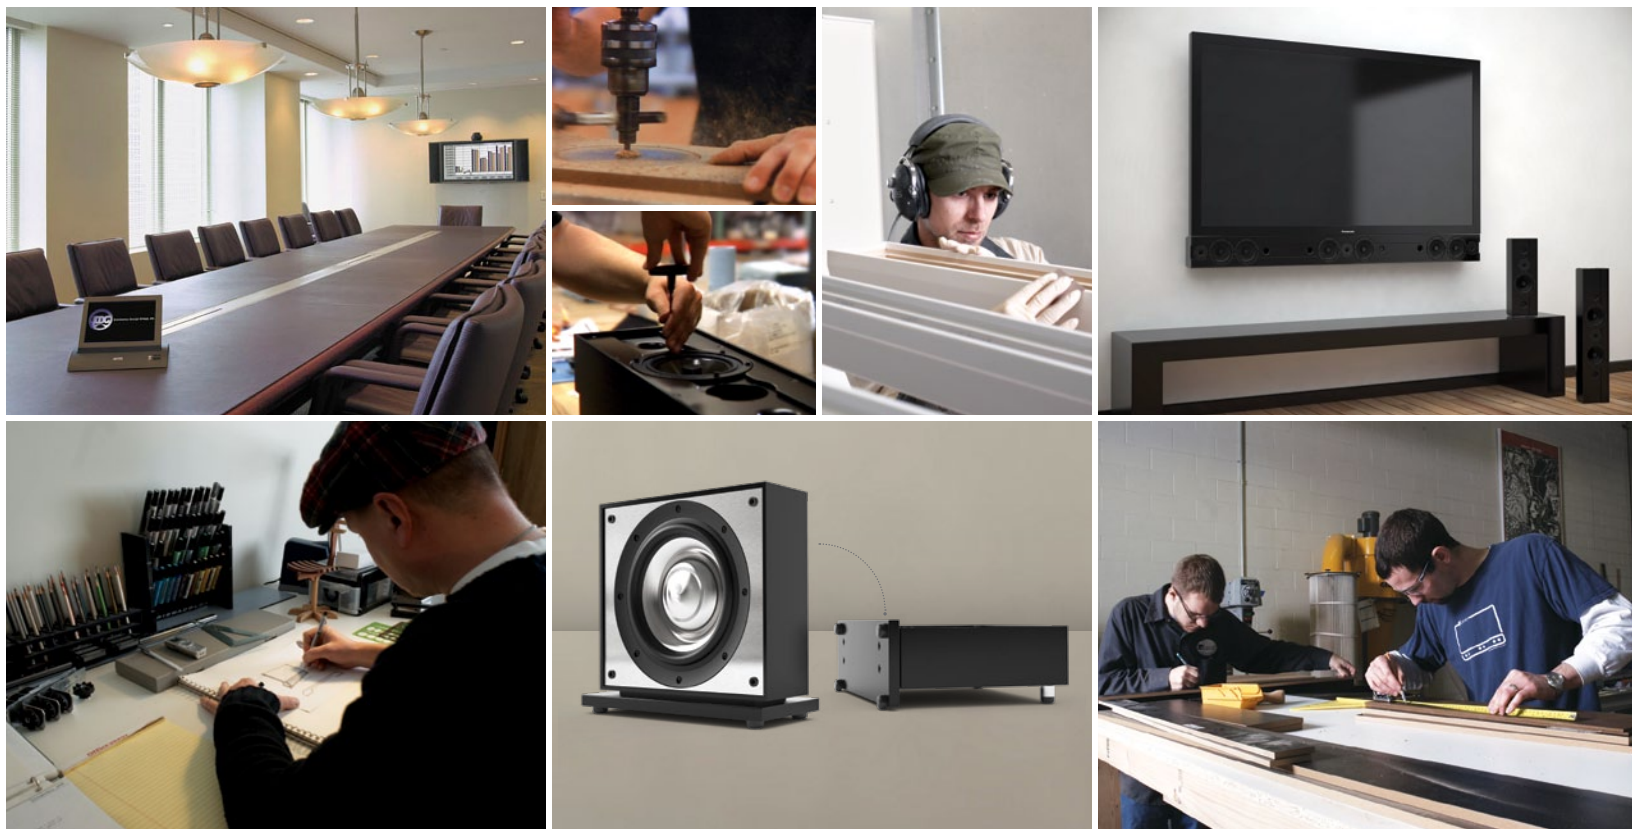

*Production times may vary depending on quantity.

DESIGN WITH CONFIDENCE

Our comprehensive product line-up delivers premium sound to any space.

Whether building a custom Telepresence system or just looking for the perfect loudspeaker to complement an existing display, Leon has it covered. Our completely customizable product lines deliver immersive, theater-like experiences to any environment. With limitless custom options and premium sound quality, Leon makes audio integration a fine art.

Leon's **Horizon** and **Profile Series** speakers are hand-crafted and custom-tailored to **match the exact dimensions and finish** of any flat-panel display. Each cabinet can be mounted directly to the TV or to the wall and features high performance drivers to provide spectacular sound quality. Available in multiple configurations, from as thin as 1.5" deep to as large as 120" wide, Leon offers the most dynamic audio solutions for commercial environments.