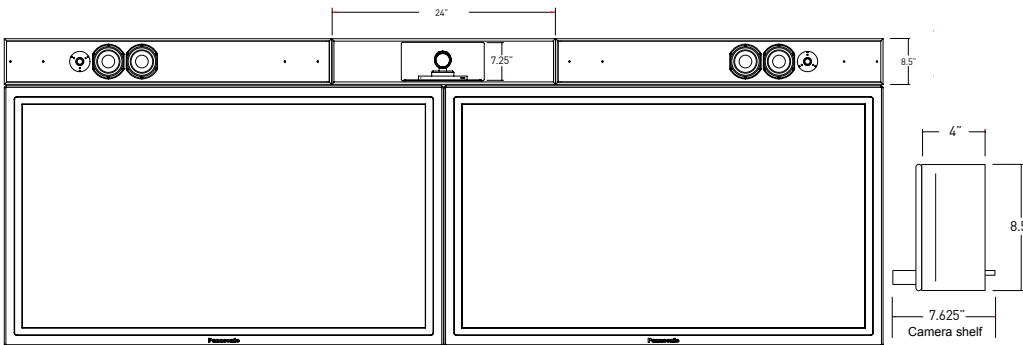

FOR SINGLE DISPLAY TELEPRESENCE PERSONAL UNITS

Model ID	Driver Size & Description	Width*	Height	Depth**	MSRP
HI500	(4) 5" midrange woofers; (2) 1" cloth-dome tweeters	Matches TV	8.5"	4"	$2,995/ea
HI500-A	(4) 5" midrange woofers; (2) 1" extreme audiophile tweeters	Matches TV	8.5"	4"	$3,995/ea
HI-OS	OVER-SIZED speaker with dual 5" woofers for 85" - 103" TVs	Matches TV	8.5"	4"	$8,995/ea

*Pricing above is for any speaker built up to 65" wide, except "OS" models.