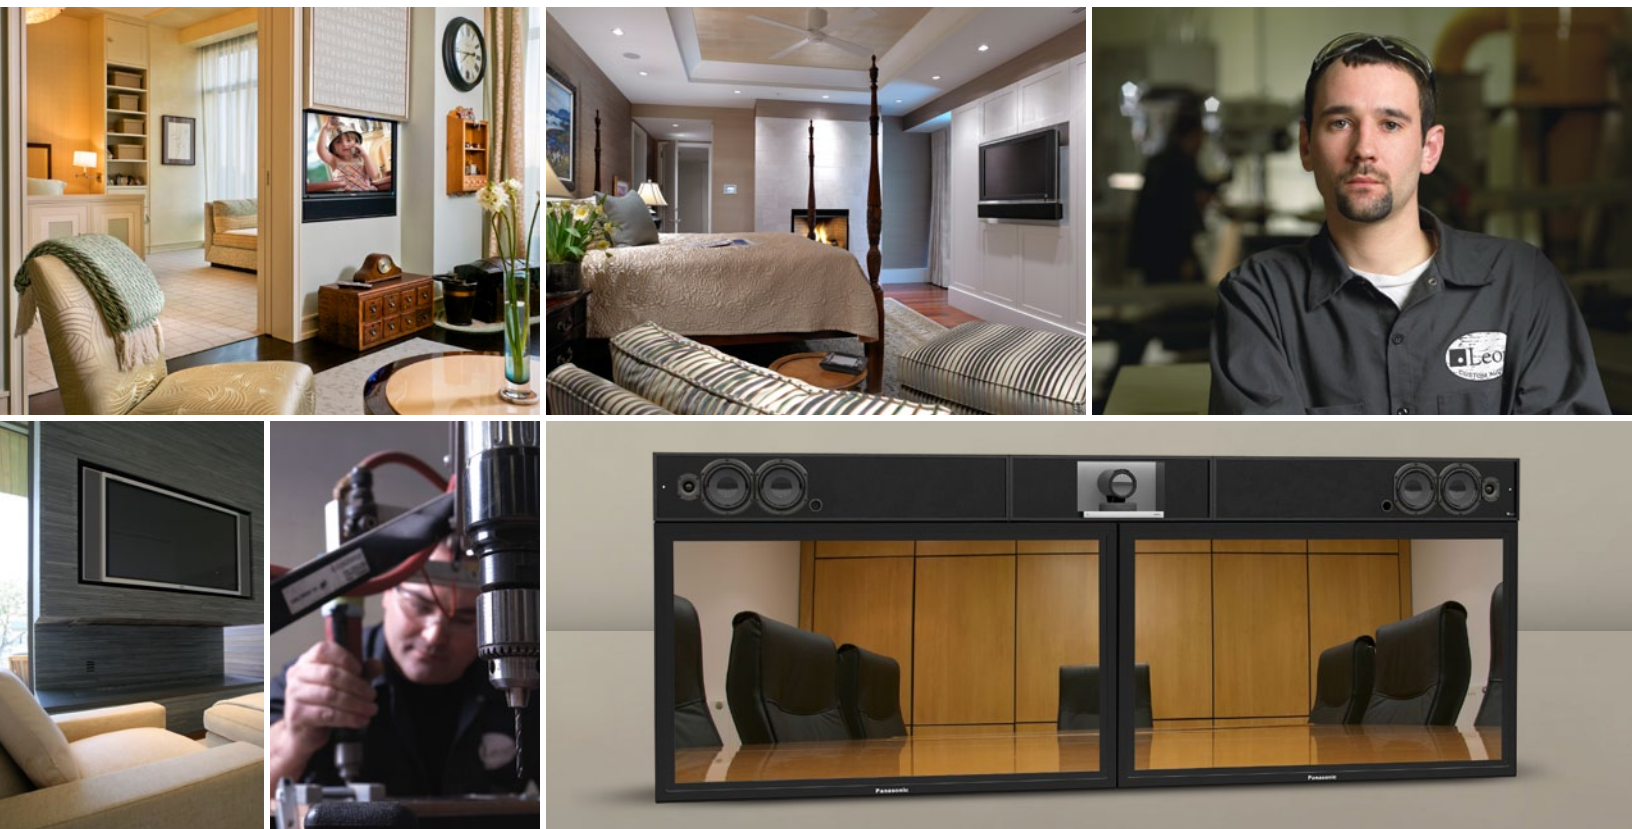

THE LEON GUIDE

COMMERCIAL AUDIO SOLUTIONS

NOVEMBER 2011

Picture perfect sound.®

 Leon™

PICTURE PERFECT SOUND.®

Since 1997, Leon Speakers has been dedicated to delivering high-quality, hand-crafted sound solutions for the flat panel revolution. As audiovisual content and communication continues to bring our worlds together, Leon's sole purpose is to enhance the video experience with high performance audio that can be truly integrated into any environment. From luxury suites spanning the skyline of Las Vegas and New York to the boardrooms of Fortune 500 companies around the globe, Leon has worked closely with architects, integrators, engineers and designers to deliver energized audio systems to the most discerning clientele.

*Production times may vary depending on quantity.

DESIGN WITH CONFIDENCE

Our comprehensive product line-up delivers premium sound to any space.

Whether building a custom Telepresence system or just looking for the perfect loudspeaker to complement an existing display, Leon has it covered. Our completely customizable product lines deliver immersive, theater-like experiences to any environment. With limitless custom options and premium sound quality, Leon makes audio integration a fine art.

Leon's **Horizon** and **Profile Series** speakers are hand-crafted and custom-tailored to **match the exact dimensions and finish** of any flat-panel display. Each cabinet can be mounted directly to the TV or to the wall and features high performance drivers to provide spectacular sound quality. Available in multiple configurations, from as thin as 1.5" deep to as large as 120" wide, Leon offers the most dynamic audio solutions for commercial environments.