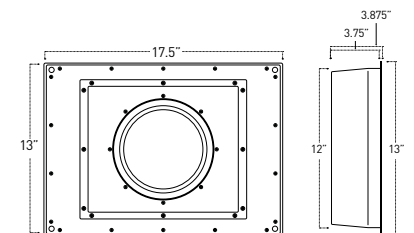

Model ID	Driver Size & Description	Width	Height	Depth	Flange/Grill	MSRP
ACS-8IW	One (1) 8" in-wall bass enhancer w/ (1) L3-1K rack mount amp	14"	12"	3.75"	13" x 17.5"	$1,895
ACS-8IW-2X	Two (2) 8" in-wall bass enhancers w/ (1) L3-1K rack mount amp	14"	12"	3.75"	13" x 17.5"	$2,895

Ordering Tip: Custom perforated metal or fabric grills are available to match any color.