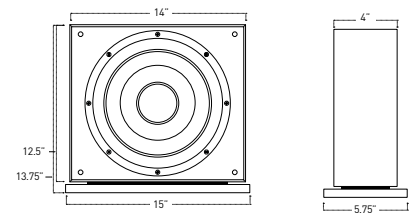

Aaros

GROUND-BREAKING, ULTRA-THIN IN-WALL AND IN-ROOM SUBWOOFERS WITH HIGH PERFORMANCE AMPLIFIERS.

Model ID	Driver Size & Description	Width	Height	Depth	MSRP
ACS-10UT	One (1) 10" in-room ultra-thin sub with (1) L3-1K rack mount amplifier	14"	12.5"	4"	$2,295
ACS-10UT-2X	Two (2) 10" in-room ultra-thin sub with (1) L3-1K rack mount amplifier	14"	12.5"	4"	$3,495

*Dimensions with stand: 15" (w) x 13.75" (t) x 5.75" (d)