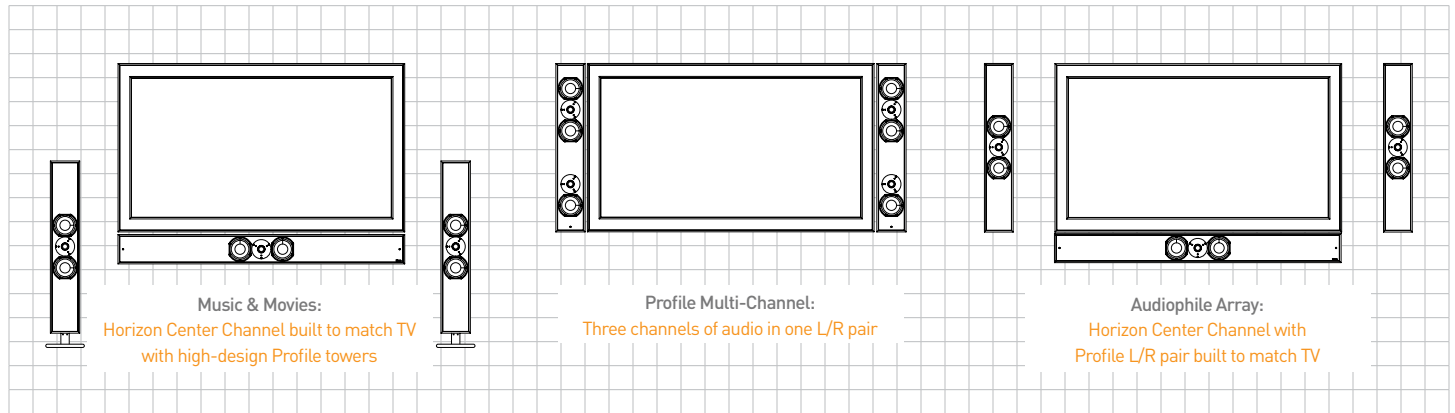

SIDEMOUNT SPEAKERS CUSTOM BUILT TO MATCH THE EXACT HEIGHT AND FINISH OF ANY TV.