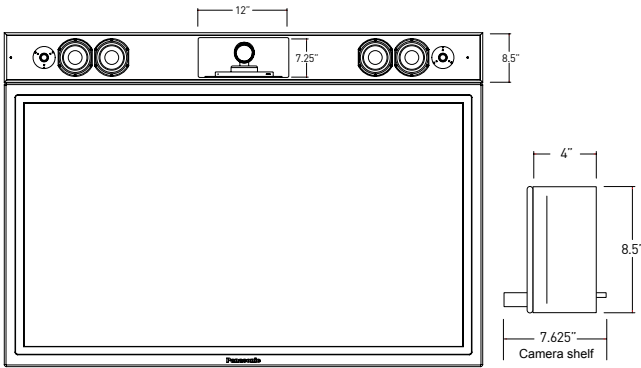

INTERACTIVE SPEAKERS FOR TELEPRESENCE

Custom built to match the exact width and finish of any screen or multiple displays

Mounts to articulating TVs, AV carts or other custom mounting options

Includes engineering support, 2D CAD and 3D visualizations

Slim 4" deep design ensures compatibility with ADA standards

Angled baffles available to accommodate mounting above or below screen

Custom fabricated to suit full range of motion for specified camera

Accommodates: Tandberg 1080, Polycomm HDX, Sony EV, or any other HD camera

Create your own custom configuration