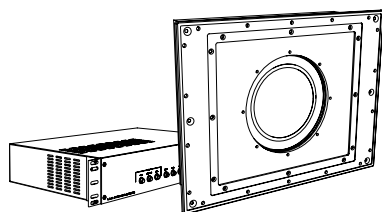

Model ID	Driver Size & Description	Width	Height	Depth	Flange/Grill	MSRP
ACS-8IW	One (1) 8" in-wall bass enhancer w/ (1) L3-1K rack mount amp	14"	12"	3.75"	13" x 17.5"	$1,895
ACS-8IW-2X	Two (2) 8" in-wall bass enhancers w/ (1) L3-1K rack mount amp	14"	12"	3.75"	13" x 17.5"	$2,895

Ordering Tip: Custom perforated metal or fabric grills are available to match any color.