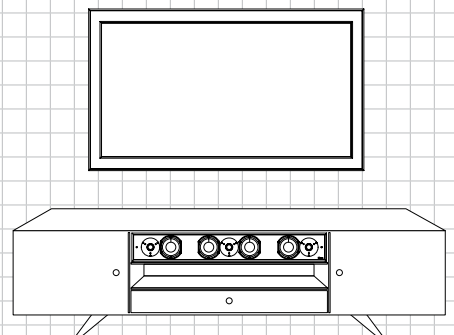

Built-In:
Horizon LCR built into AV furniture