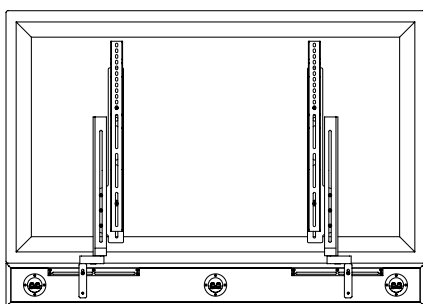

MOUNTING BRACKETS

- Flush mount above, below or on either side of any flat-screen display
- Universal brackets work with virtually any kind of flush, tilt or articulating TV mount
- Easy-to-install and adjust
- Fabricated out of solid 6061 aluminum in the USA
- Comes with spacer packs, metric bolt kits and all necessary tools for installation

Hz-UMB