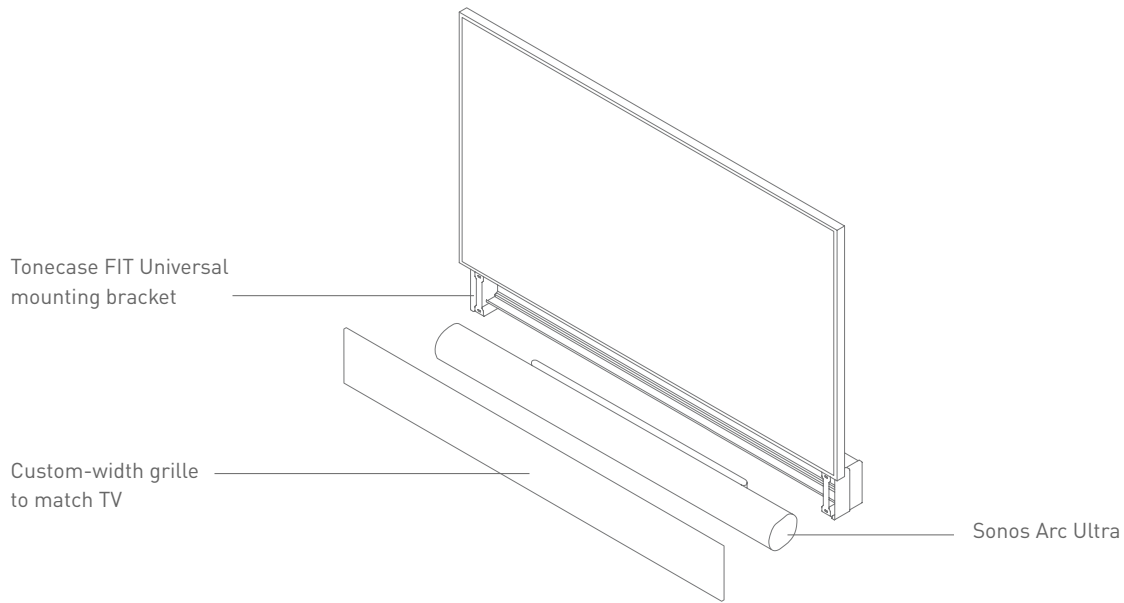

Tonecase FIT® Universal for Sonos

Shown without custom-width grille

Description

Seamlessly integrate Sonos® into any space with Leon's patented Tonecase FIT Universal—a streamlined mounting system that mounts any Sonos soundbar directly to the TV, while elegantly concealing it behind a custom-width grille.

Key Features

- Patented mounting system mounts any Sonos soundbar directly to the TV while concealing it behind a custom-width grille
- Accommodates any Sonos soundbar—Sonos Arc Ultra, Sonos Arc, Sonos Beam, and Sonos Ray
- Available in 3 sizes to accommodate displays up to 90" diag.
- Adjustable depth accommodates any Sonos soundbar
- Includes a custom grille built to match the exact width of any TV including accommodations for logos, IR sensors, etc
- Includes HzUMB mounting bracket with multiple points of articulation for a perfectly flush install

Tonecase FIT® Universal for Sonos

Compare Models

	TcFIT-U-S	TcFIT-U	TcFIT-U-OS
Bracket Width	33"	46.75"	64.3"
Grille Width	Matches TVs up to 54" diag	Matches TVs 55"-74" diag.	Matches TVs 75"-90" diag.
Height	5.81" (6.75" with grille)	6.75" with grille	6.75" with grille
Adjustable Depth*	3.6" - 5.8" (w/ grille)	3.6" - 5.8" (w/ grille)	3.6" - 5.8" (w/ grille)
Weight	12 lbs.	18 lbs.	20 lbs.
Material	Powder coated steel; Anodized frame	Powder coated steel; Anodized frame	Powder coated steel; Anodized frame
Grille	Ships standard with Black Fabric. Or, upgrade to Designer Grille Fabrics. (additional colors available)	Ships standard with Black Fabric. Or, upgrade to Designer Grille Fabrics. (additional colors available)	Ships standard with Black Fabric. Or, upgrade to Designer Grille Fabrics. (additional colors available)
Finish	Matte Black	Matte Black	Matte Black
Works with	Sonos Beam, Ray	Sonos Arc Ultra, Arc, Beam, Ray	Sonos Arc Ultra, Arc, Beam, Ray