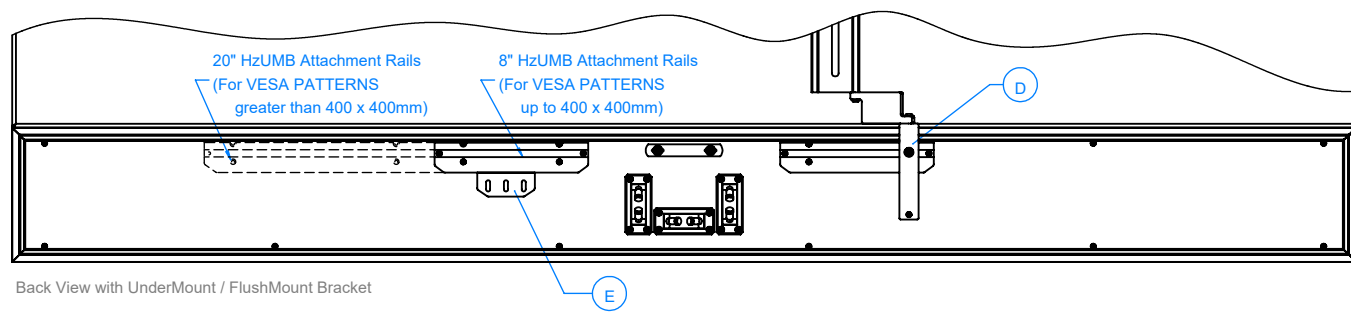

# Horizon Series

Horizon Series Speakers are available in LCR, LR or CENTER Channel Configurations

Plan View with HzUMB Attachment Rails

Back View with HzMMB-UT Bracket

Back View with UnderMount / FlushMount Bracket

**FEATURE AND CONFIGURATION NOTES:**

- A. Hz55UX & Hz500UX Minimum configuration widths : LCR 52.00", LR 40.00", C 28.00"
- B. Horizon speakers wider than 66.00" (LCR) and 46.00" (LR) include 2 woofers for L/R channels
- C. Ultra-Thin Match Mount Bracket (HzMMB-UT) attaches speaker to the wall with depth adjustment
- D. Under Mount Bracket (HzUMB / HzUMB-OS) attaches speaker directly to TV for articulating TV mounts
- E. Flush Mount Bracket (FLSH) mounts to HzUMB Attachment Rail 1/4" off of the wall