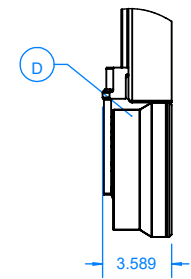

# Horizon Series

Horizon Series Speakers are available in LCR, LR or CENTER Channel Configurations

Plan View with HzUMB Attachment Rails

Back View with HzMMB-UT Bracket

Back View with UnderMount / FlushMount Bracket

**FEATURE AND CONFIGURATION NOTES:**

- A. Hz55UX & Hz500UX Minimum configuration widths : LCR 52.00", LR 40.00", C 28.00"
- B. Horizon speakers wider than 66.00" (LCR) and 46.00" (LR) include 2 woofers for L/R channels
- C. Ultra-Thin Match Mount Bracket (HzMMB-UT) attaches speaker to the wall with depth adjustment
- D. Under Mount Bracket (HzUMB / HzUMB-OS) attaches speaker directly to TV for articulating TV mounts
- E. Flush Mount Bracket (FLSH) mounts to HzUMB Attachment Rail 1/4" off of the wall