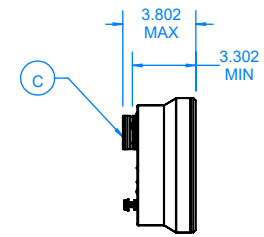

# Horizon Series

Horizon Series Speakers are available in LCR, LR or CENTER Channel Configurations

Plan View with HzUMB Attachment Rails

Back View with HzMMB-UT Bracket

Back View with UnderMount / FlushMount Bracket

**FEATURE AND CONFIGURATION NOTES:**

- A. Hz55UX & Hz500UX Minimum configuration widths : LCR 52.00", LR 40.00", C 28.00"
- B. Horizon speakers wider than 66.00" (LCR) and 46.00" (LR) include 2 woofers for L/R channels
- C. Ultra-Thin Match Mount Bracket (HzMMB-UT) attaches speaker to the wall with depth adjustment
- D. Under Mount Bracket (HzUMB / HzUMB-OS) attaches speaker directly to TV for articulating TV mounts
- E. Flush Mount Bracket (FLSH) mounts to HzUMB Attachment Rail 1/4" off of the wall