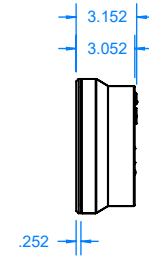

# Horizon Series

Horizon Series Speakers are available in LCR, LR or CENTER Channel Configurations

Plan View with HzUMB Attachment Rails

Back View with HzMMB-UT Bracket

Back View with UnderMount / FlushMount Bracket

**FEATURE AND CONFIGURATION NOTES:**

- A. Hz55UX & Hz500UX Minimum configuration widths : LCR 52.00", LR 40.00", C 28.00"
- B. Horizon speakers wider than 66.00" (LCR) and 46.00" (LR) include 2 woofers for L/R channels
- C. Ultra-Thin Match Mount Bracket (HzMMB-UT) attaches speaker to the wall with depth adjustment
- D. Under Mount Bracket (HzUMB / HzUMB-OS) attaches speaker directly to TV for articulating TV mounts
- E. Flush Mount Bracket (FLSH) mounts to HzUMB Attachment Rail 1/4" off of the wall