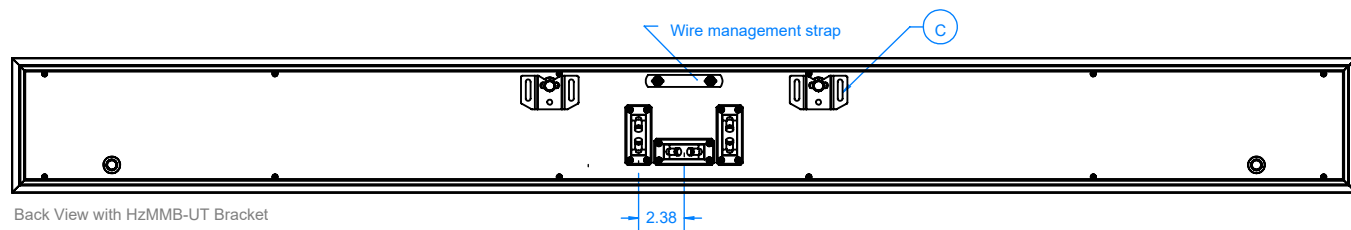

# Horizon Series

Horizon Series Speakers are available in LCR, LR or CENTER Channel Configurations

Plan View with HzUMB Attachment Rails

Back View with HzMMB-UT Bracket

Back View with UnderMount / FlushMount Bracket

**FEATURE AND CONFIGURATION NOTES:**

- A. Hz55UX & Hz500UX Minimum configuration widths : LCR 52.00", LR 40.00", C 28.00"
- B. Horizon speakers wider than 66.00" (LCR) and 46.00" (LR) include 2 woofers for L/R channels
- C. Ultra-Thin Match Mount Bracket (HzMMB-UT) attaches speaker to the wall with depth adjustment
- D. Under Mount Bracket (HzUMB / HzUMB-OS) attaches speaker directly to TV for articulating TV mounts
- E. Flush Mount Bracket (FLSH) mounts to HzUMB Attachment Rail 1/4" off of the wall