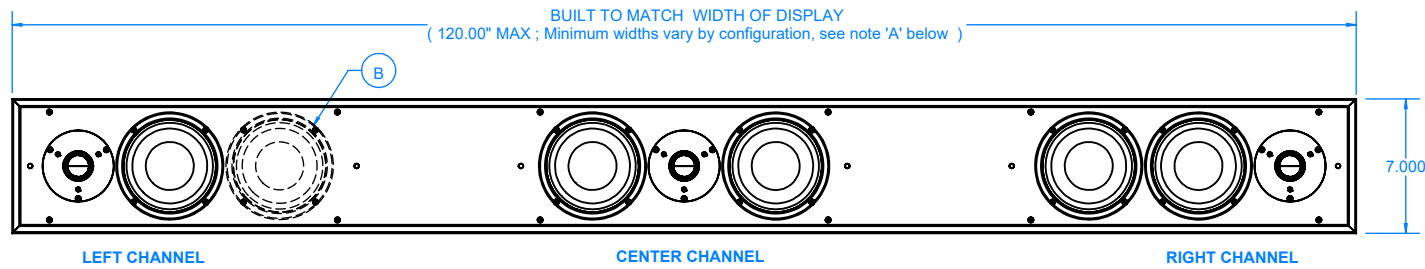

# Horizon Series

Horizon Series Speakers are available in LCR, LR or CENTER Channel Configurations

Plan View with HzUMB Attachment Rails

Back View with HzMMB-UT Bracket

Back View with UnderMount / FlushMount Bracket

**FEATURE AND CONFIGURATION NOTES:**

- A. Hz55UX & Hz500UX Minimum configuration widths : LCR 52.00", LR 40.00", C 28.00"
- B. Horizon speakers wider than 66.00" (LCR) and 46.00" (LR) include 2 woofers for L/R channels
- C. Ultra-Thin Match Mount Bracket (HzMMB-UT) attaches speaker to the wall with depth adjustment
- D. Under Mount Bracket (HzUMB / HzUMB-OS) attaches speaker directly to TV for articulating TV mounts
- E. Flush Mount Bracket (FLSH) mounts to HzUMB Attachment Rail 1/4" off of the wall