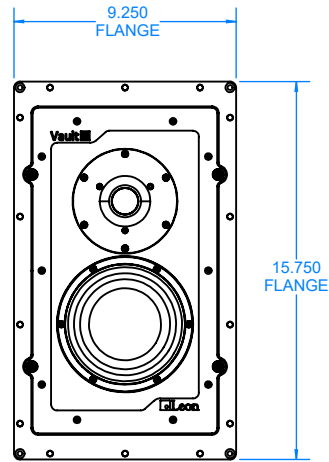

Front and Top views with grill

Front and Top views with grill removed

Side view

Perspective view with wall cutout and screw mount options

FEATURE AND CONFIGURATION NOTES:

- A. "Dog-leg" mounting system
- B. Alternate mounting option using screws or drywall inserts into stud or drywall
- C. Recommended wall cutout: 14.00" x 8.50"