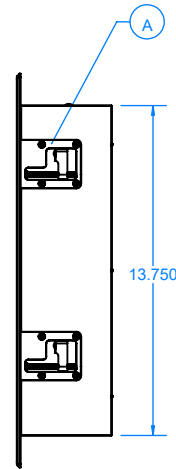

Front and Top views with grill

Front and Top views with grill removed

Side view

Perspective view with wall cutout and screw mount options

FEATURE AND CONFIGURATION NOTES:

- A. "Dog-leg" mounting system
- B. Alternate mounting option using screws or drywall inserts into stud or drywall
- C. Recommended wall cutout: 14.00" x 8.50"