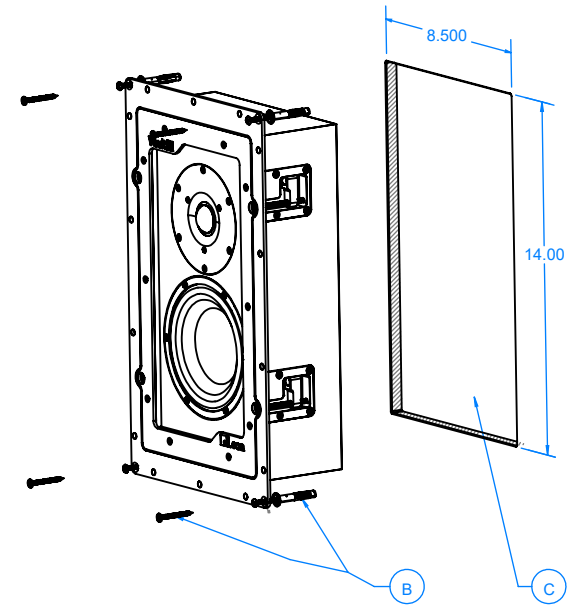

Front and Top views with grill

Front and Top views with grill removed

Side view

Perspective view with wall cutout and screw mount options

FEATURE AND CONFIGURATION NOTES:

- A. "Dog-leg" mounting system
- B. Alternate mounting option using screws or drywall inserts into stud or drywall
- C. Recommended wall cutout: 14.00" x 8.50"