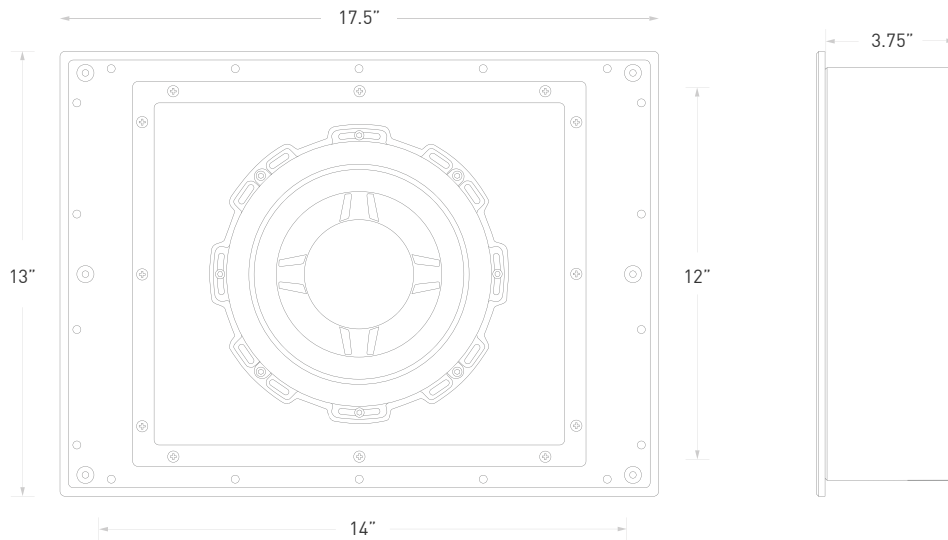

## Description

At less than 4" deep, Leon's Aaros 8" subwoofer redefines the possibility of large bass from a small enclosure. Soundly constructed to prevent unwanted resonance, this in-wall subwoofer is ideal for Living Space Theater applications where no floor space is available for a traditional subwoofer. With color-matched perforated metal, easily installed pre- or post-construction, and paired with Leon's 1,000W subwoofer amplifier, the A3-IW subwoofer stands out by blending in.

## Key Features

- 8" subwoofer provides articulate, precise bass
- Cabinet design is less than 4" deep to fit into any in-wall application
- Paired with Leon's 1,000 watt Class A/B amplifier for deep, controlled bass
- Custom painted metal grills available to match any color
- Fully-sealed enclosure produces tight, accurate bass response
- Solid MDF, handcrafted in the USA

## TECHNICAL SPECIFICATIONS

<b>Outer Flange</b>	17.5" (w) x 13" (h) with grill	<b>Components</b>	8" subwoofer
<b>Cut-Out</b>	14" (w) x 12" (h)	<b>Impedance</b>	8Ω
<b>Depth</b>	3.75" behind the flange	<b>Max. Output</b>	108 dB
<b>Weight</b>	21 lbs.	<b>Freq. Resp.</b>	30-100Hz
<b>Material</b>	Sealed MDF enclosure; aluminum back	<b>Sensitivity</b>	90dB@1w/1m
<b>Finish</b>	Matte Black	<b>Rec. Power</b>	250-1000W
<b>Grill</b>	Perforated metal (custom painted grills available)	<b>Connections</b>	Spring loaded terminal
<b>Installation</b>	Mount between studs or use drywall anchors		