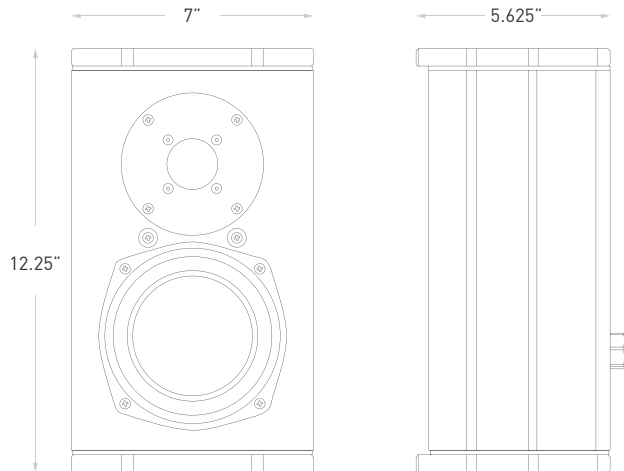

Description

Leon's Boundary B115LX features one 5" outdoor aluminum-cone woofer for extreme performance and durability, and 1" aluminum-dome tweeters specially designed for outdoor use while providing audiophile accuracy and precise imaging. Each speaker is handcrafted from solid aluminum and powder coated with UV-resistant finish ready to withstand the elements. Everything from the marine-grade drivers to the perforated metal grill is made in the USA with pride.

Available Finishes

Key Features

- 5" aluminum cone woofers and 1" aluminum dome tweeters provide extreme performance, durability, and precision
- Weatherproof enclosure made out of custom machined aluminum
- Exclusive brackets allow for easy mounting to trellis, eaves or railings in outdoor spaces
- Available in Matte Black and Matte White
- Custom finishes and hydrographic treatments available
- Handcrafted in the USA

TECHNICAL SPECIFICATIONS

Height	12.25"	Components	5" aluminum cone woofer; 1" aluminum-dome tweeter
Width	7"	Impedance	8Ω
Depth	5.625" (6.125" with cable fitting)	Rec. Power	50-150W
Weight	16.4 lbs.	Max. Output	93 dB avg; 103 dB peak
Material	Custom machined aluminum	Coverage	Vert: 110°; Hor: 140°
Finish	Matte White, Matte Black, or any custom color	Freq. Resp.	65-20kHz (+/- 3dB)
Grill	Perforated metal (custom grills available)	Sensitivity	88dB@2.83V/1m