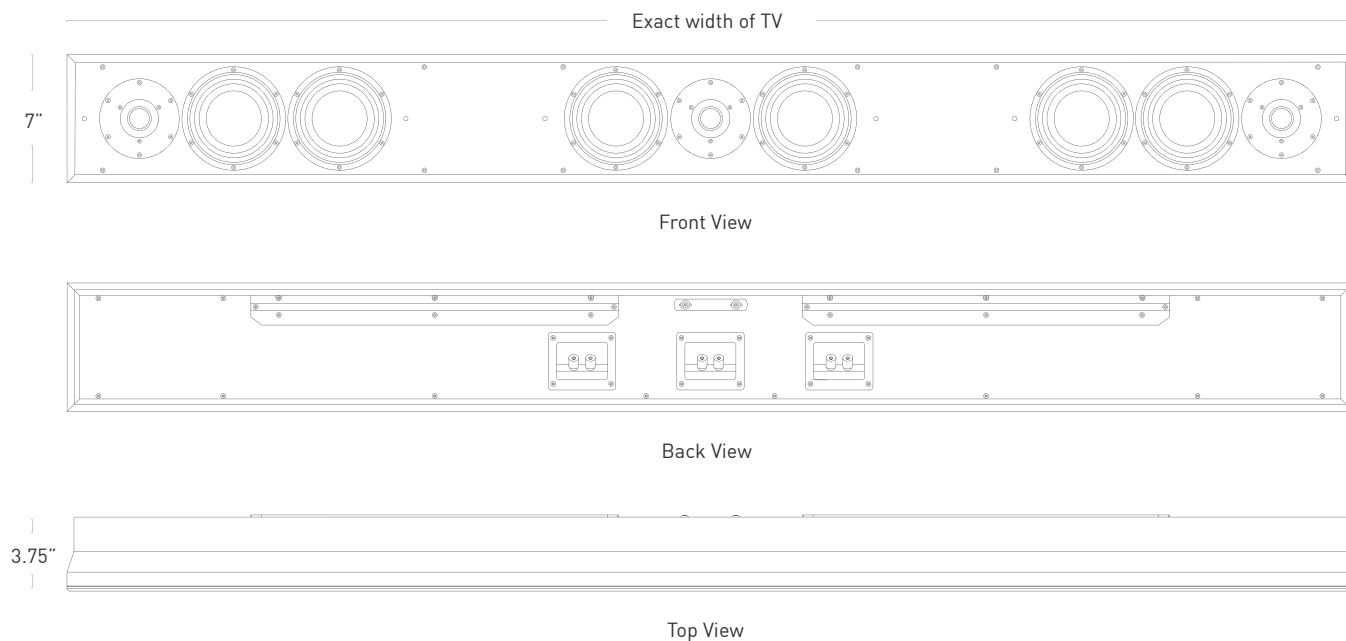

## Key Features

- Custom crafted to match the exact width of any display
- High-performance 5" woofers and world-class 28mm soft-dome tweeters provide brilliant, room-filling sound
- Easily mounts above or below any TV, or directly to the wall with Leon's exclusive brackets
- 3.75" depth complements any ultra-thin TV
- Available as Left/Center/Right, Left/Right or Center-only channels
- Solid MDF, handcrafted, detailed, and tested in the USA

## TECHNICAL SPECIFICATIONS

|                    |  |                       |   |
|--------------------|--|-----------------------|---|
| <b>Height</b>      | 7"                                     | <b>Components</b>     | 5" reference woofers; 28mm reference tweeters |
| <b>Width</b>       | Exact width of TV                      | <b>Impedance</b>      | L/R: 6Ω; C: 8Ω                                |
| <b>Depth</b>       | 3.75" (4" with grill)                  | <b>Rec. Power</b>     | L/C/R: 75-250W                                |
| <b>Weight</b>      | 25-45 lbs.                             | <b>Max. Output</b>    | L/C/R: 105dB avg, 110dB peak                  |
| <b>Material</b>    | MDF enclosure                          | <b>Coverage</b>       | L/C/R: Hor: 110°, Vert: 140°                  |
| <b>Finish</b>      | Matte Black (or any custom finish)     | <b>Freq. Resp.</b>    | L/C/R: 70-20kHz                               |
| <b>Grill</b>       | Black Fabric (custom grills available) | <b>Sensitivity</b>    | L/C/R: 88dB @ 2.83V/1m                        |
| <b>Connections</b> | Gold-plated binding post               | <b>Configurations</b> | HzULTIMA, HzUTLIMA-LR, HzULTIMA-C             |
| <b>Mounting</b>    | HzUMB, HzMMB-UT, HzTTS                 |                       |   |