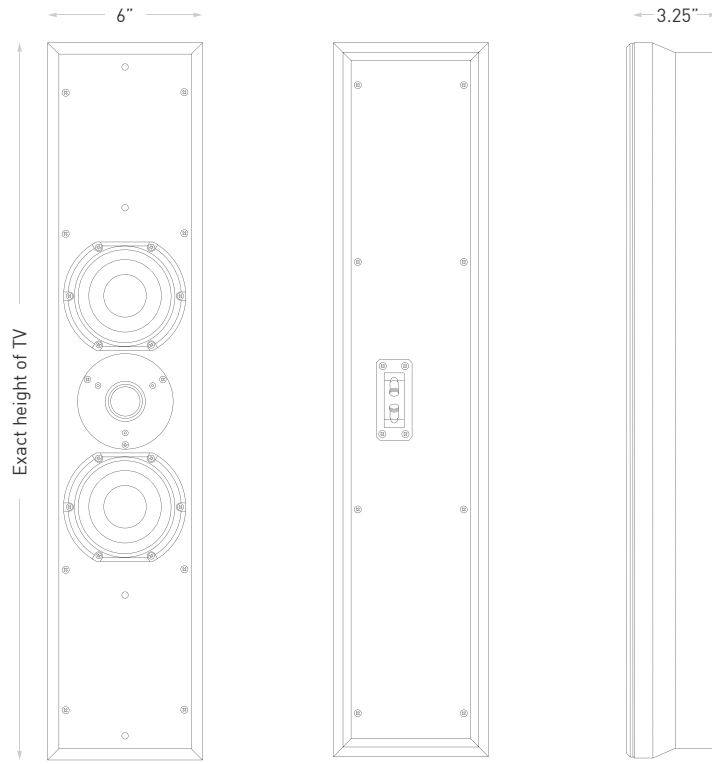

Description

The Profile Pr44 is ideal for small home theater systems and everyday TV viewing. Custom built to match the exact height of any display, these slim cabinets are equipped with 4" high-performance woofers and 1" silk-dome tweeters to provide excellent sonic clarity at all volumes. With versatile mounting options and precision craftsmanship, the Profile Pr44 Series is the perfect complement to 55" -75" TVs in small to medium-sized rooms.

Recommended with AxV60, Ds44, v44, A10-UT

Key Features

- Custom built to match the exact height of any display
- 4" high-performance woofers and 1" silk-dome tweeters reproduce music and dialogue with stunning authenticity
- 3.25" depth perfectly complements any ultra-thin TV
- Easily mounts above or below any TV, or directly to the wall with Leon's exclusive mounting brackets
- Available as a stereo pair, or as multi-channel speakers
- Solid MDF construction, handcrafted in the USA

TECHNICAL SPECIFICATIONS

Height	Exact height of TV	Components	4" woofers; 1" tweeters
Width	6"	Impedance	L/R: 6Ω -MC: 4Ω
Depth	3.25" (3.5" with grill)	Rec. Power	L/R: 50-200W
Weight	20-35 lbs.	Max. Output	L/R: 100dB; 105dB peak
Material	MDF enclosure	Coverage	L/R: Vert: 110°, Hor: 140°
Finish	Matte Black (or any custom finish)	Freq. Resp.	L/R: 95-20kHz
Grill	Black Fabric (custom grills available)	Sensitivity	L/R: 87dB @ 2.83V/1m
Connections	Spring-loaded terminals	Configurations	Pr44, Pr44-MC
Mounting	PrSMB, PrMMB, PrTTS		