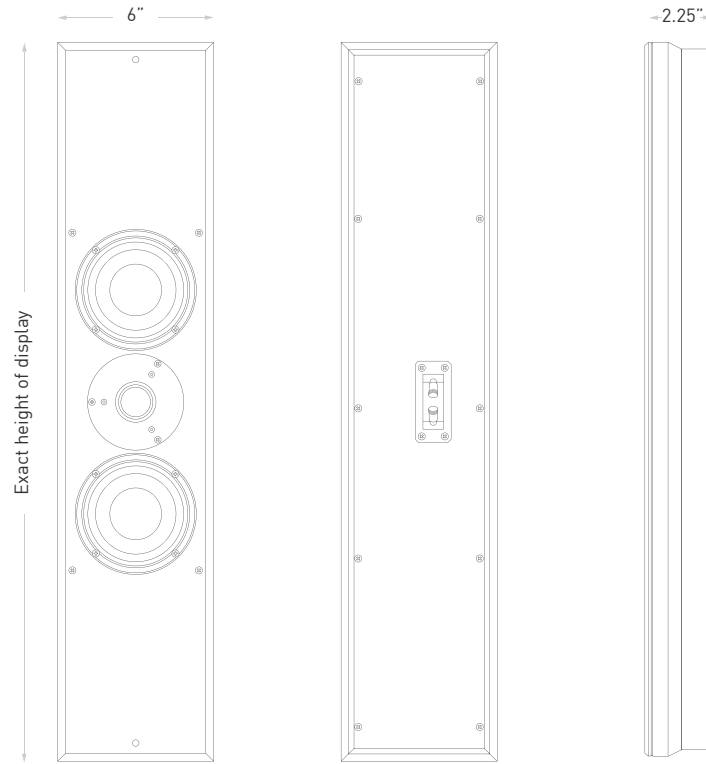

#### Description

Leon's Profile Series ultra-thin sidemount speakers are designed to complement today's thinnest TVs, providing high-performance audio in the slimmest possible enclosure. Built to match the exact height of any display, all of our Profile ultra-thin models use audiophile-grade components to bring music, movies, and TV to life with stunning detail and authenticity—all in a cabinet as thin as 2.75". Perfect for mid to larger spaces throughout the home.

Recommended with Aaros A10-UT, Detail Ds33UX

#### Key Features

- Custom built to match the exact height of any display
- 4" ultra-thin, audiophile-grade woofers and 1" silk-dome tweeters provide extreme precision and musical detail
- 2.25" depth perfectly complements any ultra-thin TV
- Easily mounts above or below any TV, or directly to the wall with Leon's exclusive mounting brackets
- Available as a stereo pair, or as multi-channel speakers
- Solid MDF construction, handcrafted in the USA

## TECHNICAL SPECIFICATIONS

<b>Height</b>	Exact height of TV	<b>Components</b>	4" ultra-thin woofers; 1" silk-dome tweeters
<b>Width</b>	6"	<b>Impedance</b>	L/R: 6Ω -MC: 4Ω
<b>Depth</b>	2.25" (2.5" with grill)	<b>Rec. Power</b>	L/R: 25-125W
<b>Weight</b>	15-30 lbs.	<b>Max. Output</b>	L/R: 100dB; 104dB peak
<b>Material</b>	MDF enclosure	<b>Coverage</b>	L/R: Vert: 110°, Hor: 140°
<b>Finish</b>	Match TV color (or any custom finish)	<b>Freq. Resp.</b>	L/R: 110-20kHz
<b>Grill</b>	Standard woven fabric	<b>Sensitivity</b>	L/R: 88dB @ 2.83V/1m
<b>Connections</b>	Spring-loaded terminals	<b>Configurations</b>	Pr44UX, Pr44UX-MC
<b>Mounting</b>	PrSMB, PrMMB, PrTTS		