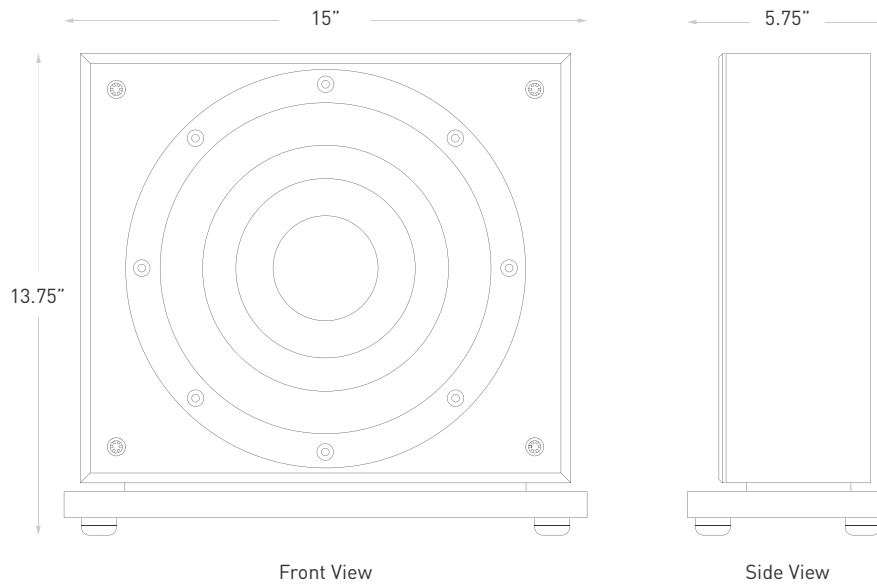

## Description

With solid billet aluminum baffles and highly specialized drivers, Leon's Aaros Series subwoofers are incredibly compact and offer more tonal balance than traditional large subs. At only 4.5" deep, the A10-UT subwoofer has been developed to be convertible to a forward-firing or down-firing position. Available in custom colors, and easily placed or hidden away completely, Leon's A10-UT subwoofer offers extreme performance and versatility in any space.

## Key Features

- 10" High-excursion driver reproduces low-end with impeccable clarity and precision
- Shallow cabinet design is only 4.5" deep to fit into any installation
- Convertible to down-firing position to fit under couch or in a cabinet
- Paired with Leon's 1,000W Class A/B amplifier for deep, controlled bass
- Fully-sealed enclosures produce tight, accurate bass response

## TECHNICAL SPECIFICATIONS

<b>Height</b>	12.5" (13.75" with stand)	<b>Components</b>	10" aluminum cone subwoofer
<b>Width</b>	14.5" (15" with stand)	<b>Impedance</b>	8Ω
<b>Depth</b>	4.5" (5.75" with stand)	<b>Rec. Power</b>	250-1000W
<b>Weight</b>	34 lbs.	<b>Max. Output</b>	112dB
<b>Material</b>	MDF enclosure; Aluminum baffle, back, base	<b>Freq. Resp.</b>	28-150Hz
<b>Finish</b>	Matte Black (custom finishes available)	<b>Configurations</b>	Upright; downfiring (with adapter)
<b>Grill</b>	Black Fabric (custom grills available)	<b>What's Included</b>	L3-1K Subwoofer Amplifier
<b>Connections</b>	5-way binding post		