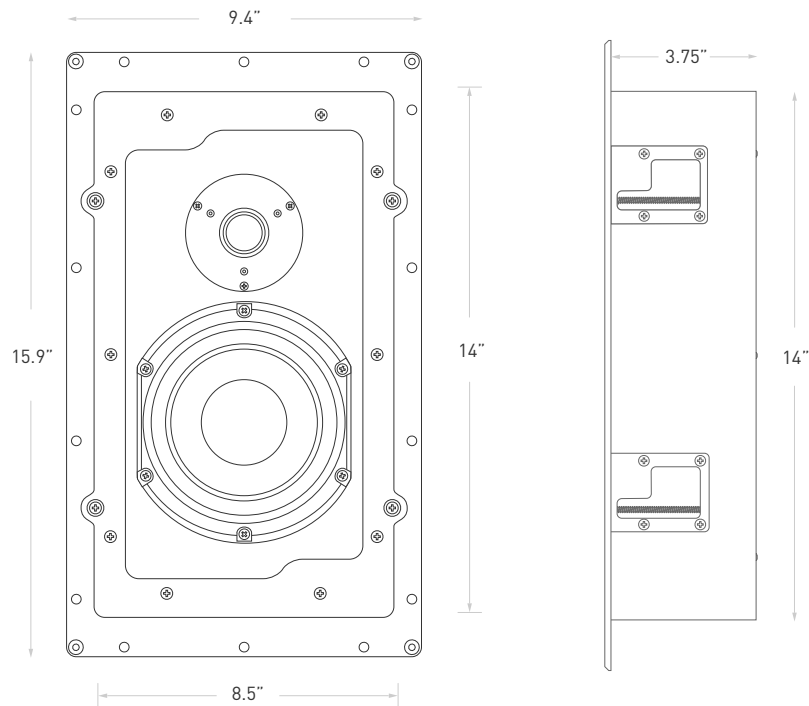

Description

Leon's Vault Series in-wall speakers are fully sealed and handcrafted from solid MDF to deliver uncompromising quality in both construction and performance. The Vault v55 speakers can be used as concealed L/C/R speakers to create high-performance home theater systems, or they can be used as rear channels to complement our Horizon or Profile Series speakers for a truly integrated sound solution.

Recommended with Hz55, Pr55, A10-UT

Key Features

- 5" high-performance woofers and 1" silk-dome tweeters reproduce music and dialogue with stunning authenticity
- Sonically-matched to complement Horizon Hz44 and Profile Pr44 Series speakers
- 3.75" depth fits easily into any standard wall
- Thin framed, removable magnetic grills can be custom painted in-house to match any color swatch or paint code
- Swing out "dog-leg" mounting system for easy installation
- Fully sealed and tuned enclosure
- Solid MDF construction, handcrafted in the USA

TECHNICAL SPECIFICATIONS

Grill	9.4" (w) x 15.9" (h)	Components	5" woofers; 1" tweeters
Cutout	8.5" (w) x 14" (h)	Impedance	6Ω
Depth	3.75"	Rec. Power	50-250W
Weight	20-40 lbs.	Max. Output	102dB avg, 108dB peak
Material	MDF enclosure	Coverage	Vert: 110°, Hor: 140°
Finish	Matte Black	Freq. Resp.	85-20kHz (+/- 3dB)
Grill	Perforated metal (custom grills available)	Sensitivity	87dB @ 2.83V/1m
Connections	Spring-loaded terminals		
Mounting	Swing out "dog-leg" system		