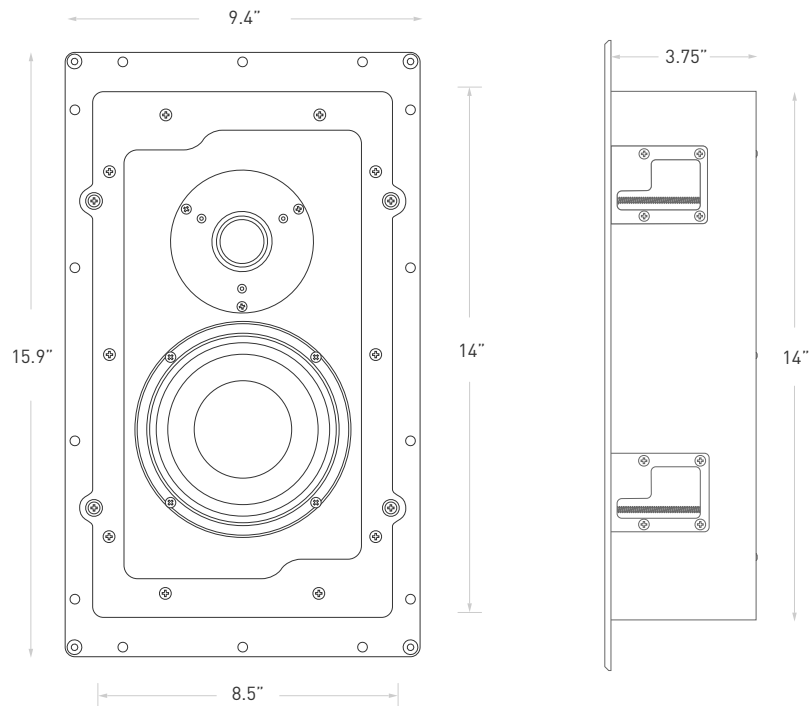

## Description

Leon's Vault Series in-wall speakers are fully sealed and handcrafted from solid MDF to deliver uncompromising quality in both construction and performance. The Vault v55UX speakers can be used as concealed L/C/R speakers to create high-performance home theater systems, or they can be used as rear channels to complement our Horizon or Profile Series speakers for a truly integrated sound solution.

## Key Features

- 5" ultra-thin, audiophile-grade woofers and 1" silk-dome tweeters provide extreme precision and musical detail
- Sonically-matched to complement Horizon Hz44 and Profile Pr44 Series speakers
- 3.75" depth fits easily into any standard wall
- Thin framed, removable magnetic grills can be custom painted in-house to match any color swatch or paint code
- Swing out "dog-leg" mounting system for easy installation
- Fully sealed and tuned enclosure
- Solid MDF construction, handcrafted in the USA

## TECHNICAL SPECIFICATIONS

<b>Grill</b>	9.4" (w) x 15.9" (h)	<b>Components</b>	5" ultra-thin woofers; 1" silk-dome tweeters
<b>Cutout</b>	8.5" (w) x 14" (h)	<b>Impedance</b>	6Ω
<b>Depth</b>	3.75"	<b>Rec. Power</b>	25-125W
<b>Weight</b>	20-40 lbs.	<b>Max. Output</b>	104dB avg; 110dB peak
<b>Material</b>	MDF enclosure	<b>Coverage</b>	Vert: 110°, Hor: 140°
<b>Finish</b>	Matte Black	<b>Freq. Resp.</b>	100-20kHz (+/- 3dB)
<b>Grill</b>	Perforated metal (custom grills available)	<b>Sensitivity</b>	88dB @ 2.83V/1m
<b>Connections</b>	5-way binding post		
<b>Mounting</b>	Swing out "dog-leg" system		