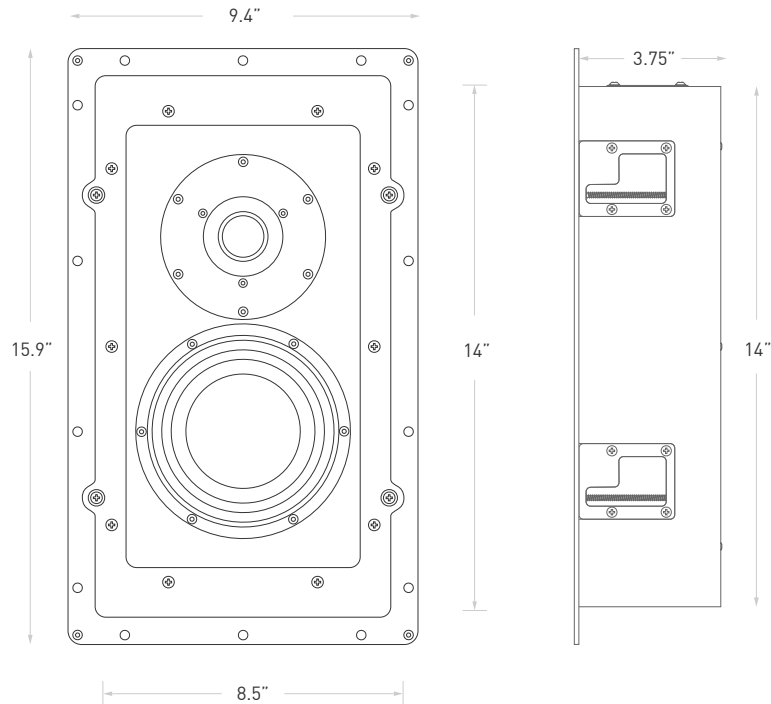

### Key Features

- 5" reference woofers and 1" reference tweeters provide a captivating, cinematic listening experience
- Sonically-matched to complement Horizon HzULTIMA and Profile PrULTIMA Series speakers
- 3.75" depth fits easily into any standard wall
- Thin framed, removable magnetic grills can be custom painted in-house to match any color swatch or paint code
- Swing out "dog-leg" mounting system for easy installation
- Fully sealed and tuned enclosure
- Solid MDF construction, handcrafted in the USA

## TECHNICAL SPECIFICATIONS

<b>Grill</b>	9.4" (w) x 15.9" (h)	<b>Components</b>	5" reference woofers; 28mm reference tweeters
<b>Cutout</b>	8.5" (w) x 14" (h)	<b>Impedance</b>	6Ω
<b>Depth</b>	3.75"	<b>Rec. Power</b>	75-250W
<b>Weight</b>	20 lbs.	<b>Max. Output</b>	104 dB avg; 110 dB peak
<b>Finish</b>	Matte Black	<b>Coverage</b>	Hor: 110°; Vert: 140°
<b>Grill</b>	Perforated metal (custom grills available)	<b>Freq. Resp.</b>	70-22kHz
<b>Connections</b>	Gold-plated binding post	<b>Sensitivity</b>	88dB@2.83V/1m
<b>Mounting</b>	Swing out "dog-leg" system		